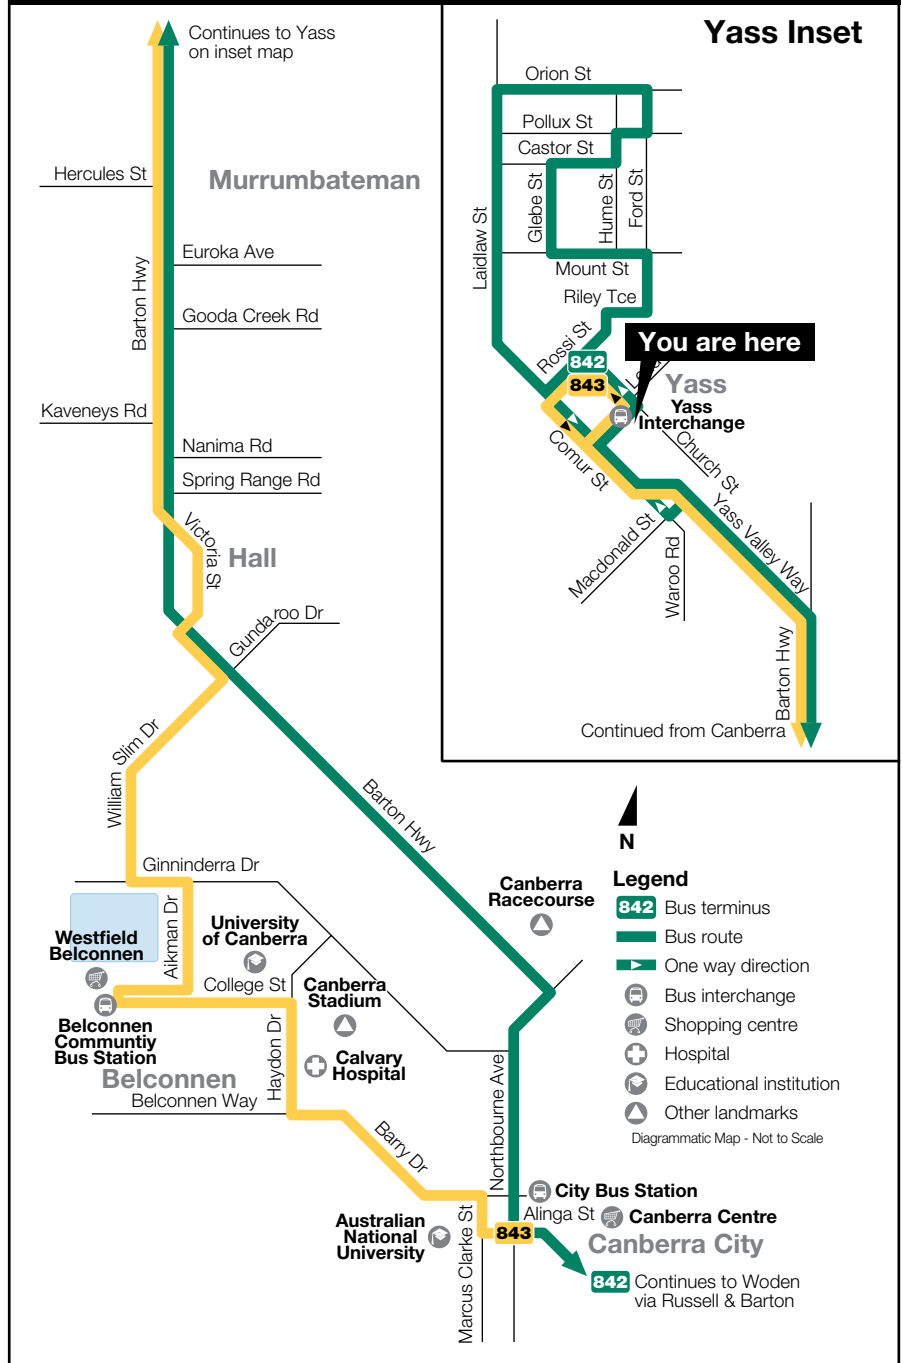

842 To Canberra City & Woden
via Murrumbateman

843 To Canberra City
via Murrumbateman, Hall & Belconnen

Scan the QR code to access our online timetables

Monday to Friday

AM

PM

AX6.53
A7.19
B8.49

AD3.36

Saturday, Sunday & NSW/ACT Public Holidays

No service

Explanations

- A** Route 842 bus.
- B** Route 843 bus.
- D** Not via Murrumbateman Winery or Northbourne Ave. Terminates at City Bus Station. On school days, diverts via Merryville Dr, Murrumbateman.
- X** Only the journey marked X operates between Christmas and New Year.
- Accessible buses operate at these times on this route.

Route Map

Effective: 3 September 2018

Stop: Yass Interchange

For timetables, fares and information please call **TravellerInfo** on 6299 3722 or visit our website at www.transborder.com.au