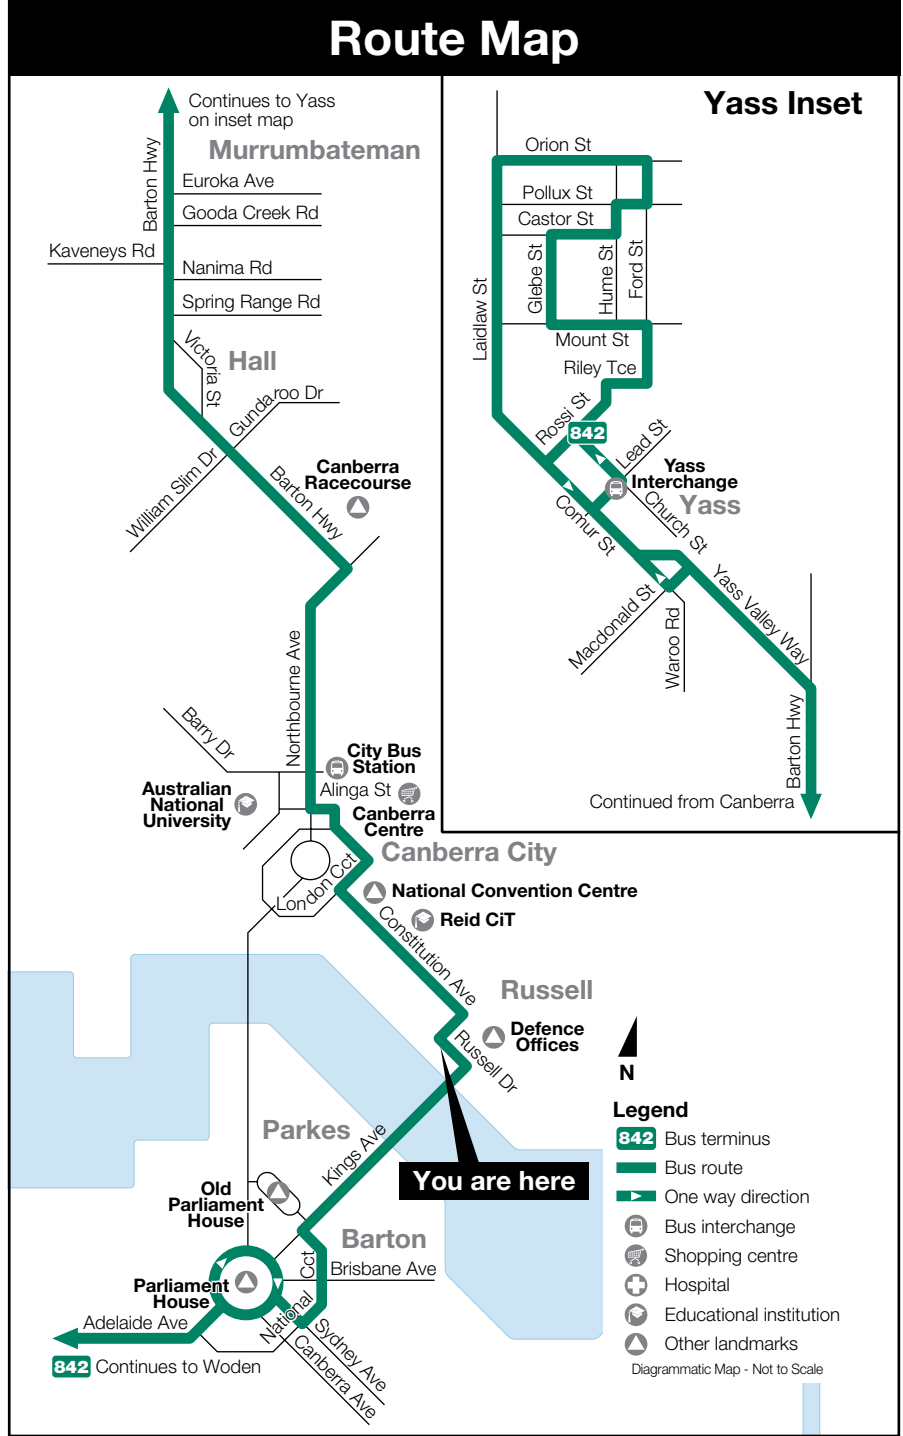

842 To Yass via Murrumbateman

Scan the QR code to access our online timetables

Monday to Friday

PM

	4.51	
	5.11	
	HX5.31	

Saturday, Sunday & NSW/ACT Public Holidays

No service

Explanations

- H** Via Hall Village on request only.
- X** Only the journey marked X operates between Christmas and New Year.
- Accessible buses operate at these times on this route.

Effective: 3 September 2018

Stop: 3029 Russell Dr, nr Reg Saunders Way

For timetables, fares and information please call **TravellerInfo** on 6299 3722 or visit our website at www.transborder.com.au