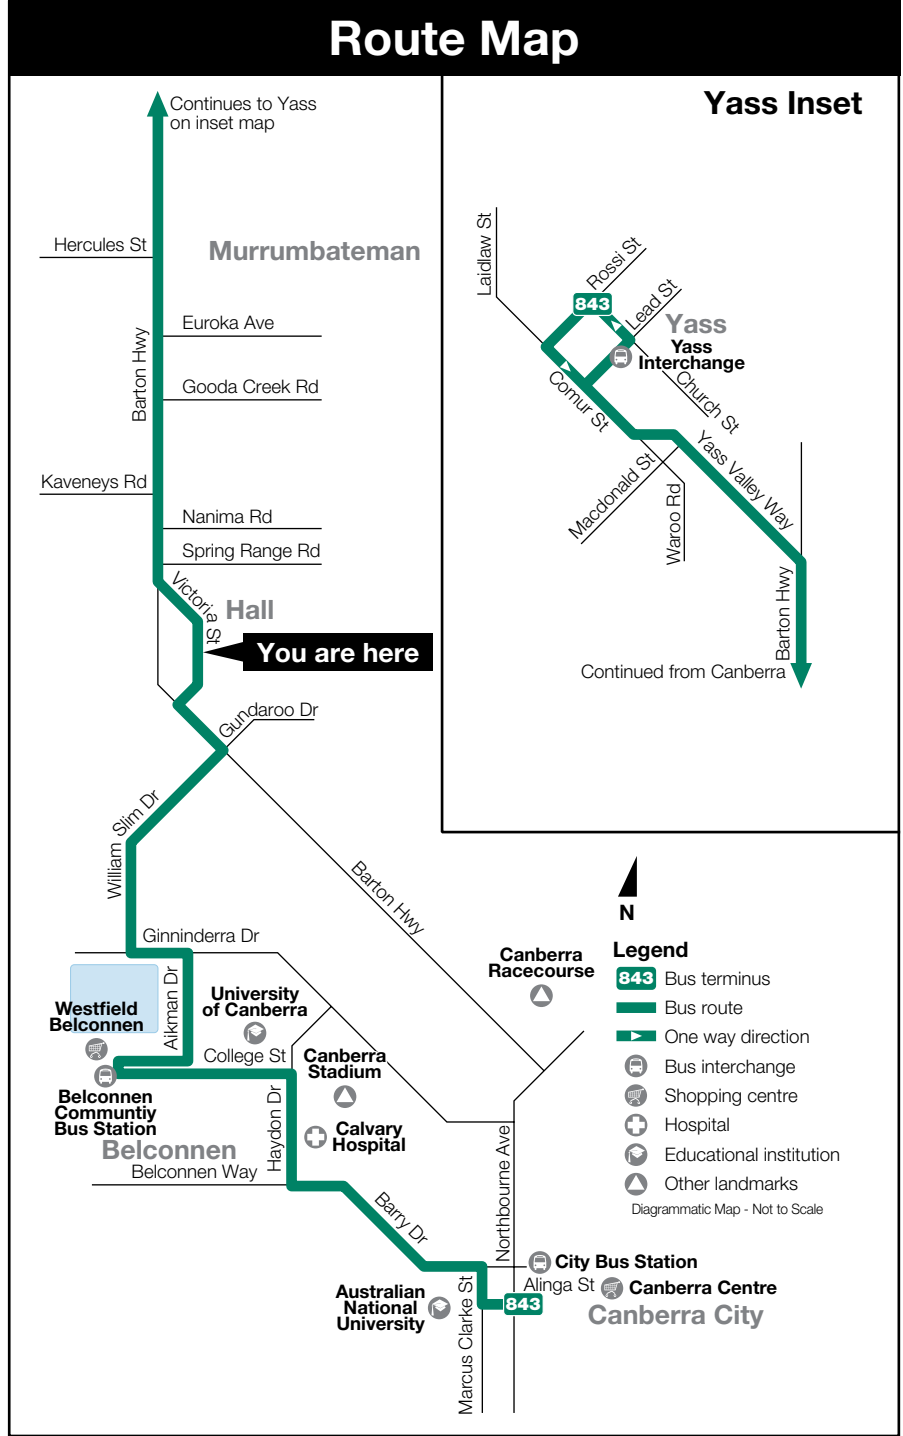

843 To Canberra City via Belconnen

Scan the QR code to access our online timetables

Monday to Friday

AM

A9.21

Saturday, Sunday & NSW/ACT Public Holidays

No service

Explanations

- A** Does not operate between Christmas and New Year.
- Accessible bus operates at this time on this route.

Return services to Hall

The Route 843 trip from Canberra City at 2.05pm (Belconnen at 2.17pm) and the Route 842 trip from Canberra Hospital at 5.08pm (Woden at 5.15pm, Canberra City at 5.45pm) will service Hall on request to the driver.

Effective: 3 September 2018

Stop: 2618100 Hall Village, Victoria Street

For timetables, fares and information please call **TravellerInfo** on 6299 3722 or visit our website at www.transborder.com.au