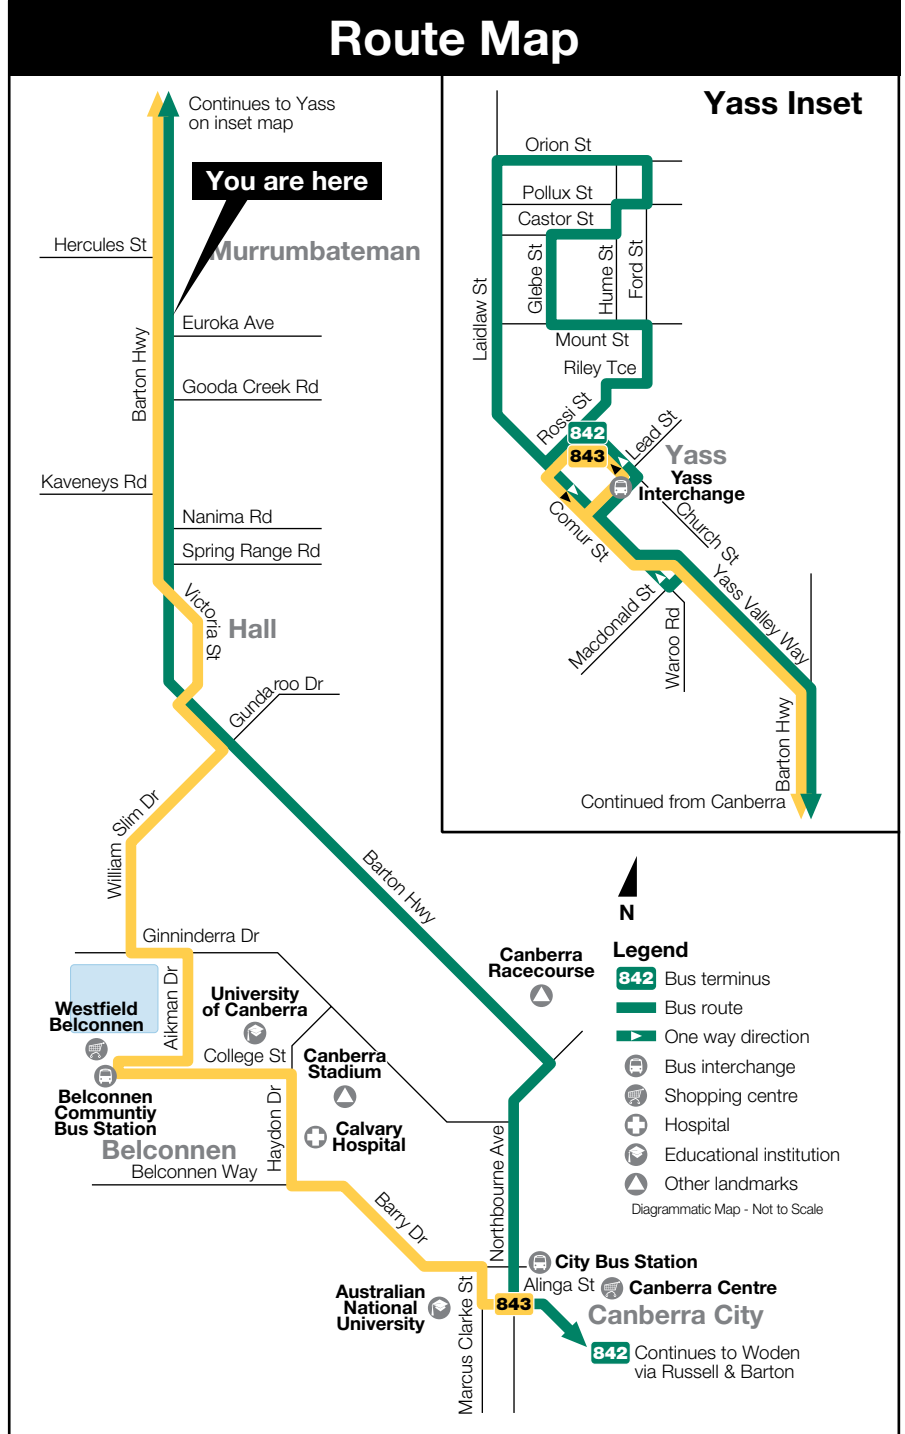

842 To Yass

843

Scan the QR code to access our online timetables

Monday to Friday

AM	PM
No service	2.45
	5.36
	5.58
	X6.16

Saturday, Sunday & NSW/ACT Public Holidays

No service

Explanations

- X** Only the journey marked X operates between Christmas and New Year.
- Accessible buses operate at these times on this route.

Effective: 3 September 2018

Stop: 2582099 Murrumbateman Winery

For timetables, fares and information please call **TravellerInfo** on 6299 3722 or visit our website at www.transborder.com.au