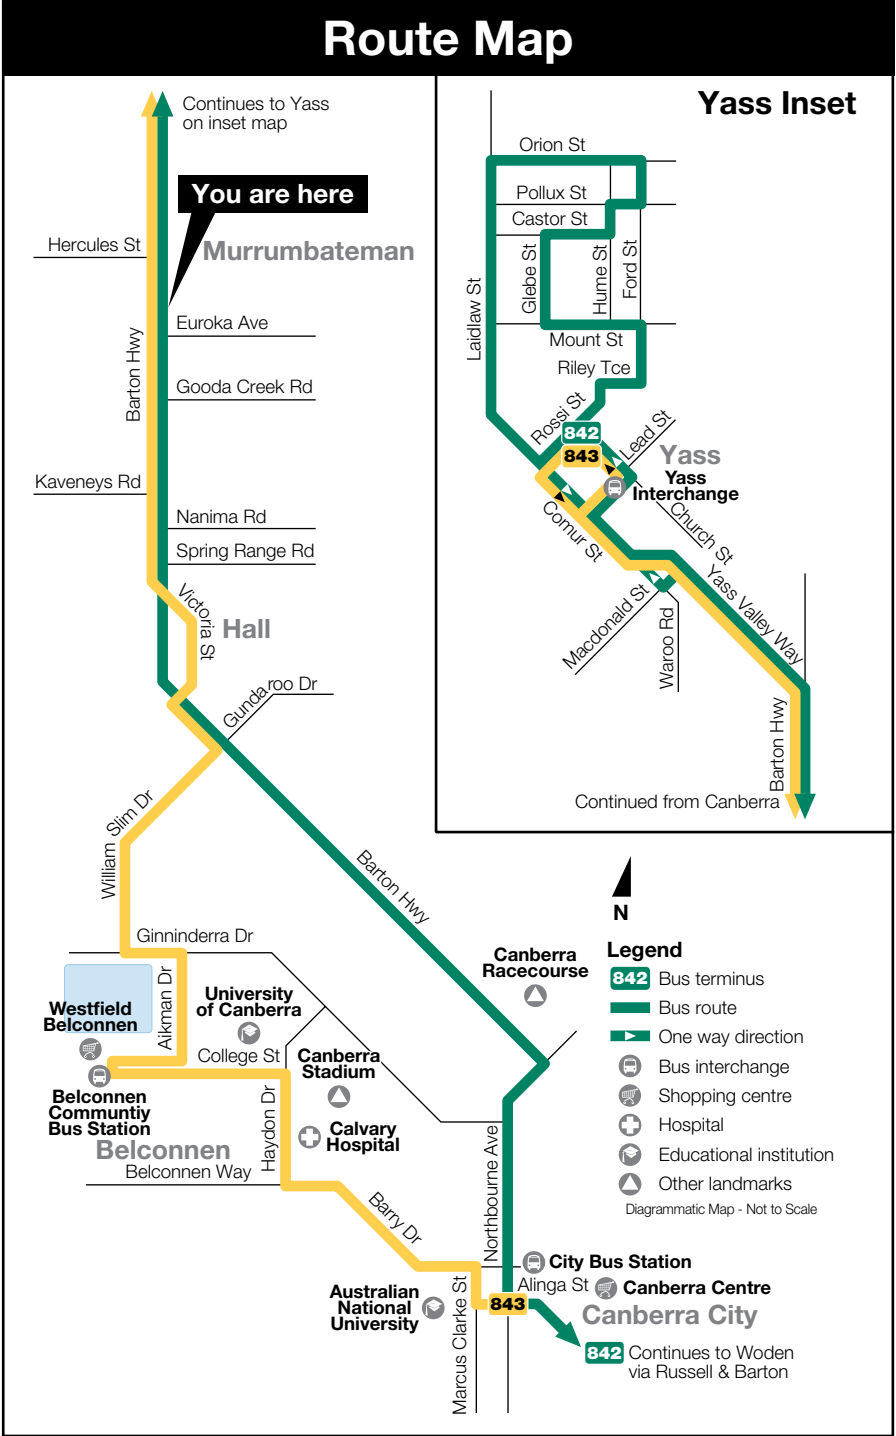

842 To Canberra City & Woden

843 To Canberra City via Hall & Belconnen

Scan the QR code to access our online timetables

Monday to Friday

AM

AX7.11

A7.38

B9.08

Saturday, Sunday & NSW/ACT Public Holidays

No service

Explanations

- A** Route 842 bus.
- B** Route 843 bus.
- X** Only the journey marked X operates between Christmas and New Year.
- Accessible buses operate at these times on this route.

Effective: 3 September 2018

Stop: 2582036 Murrumbateman Winery

For timetables, fares and information please call **TravellerInfo** on 6299 3722 or visit our website at www.transborder.com.au