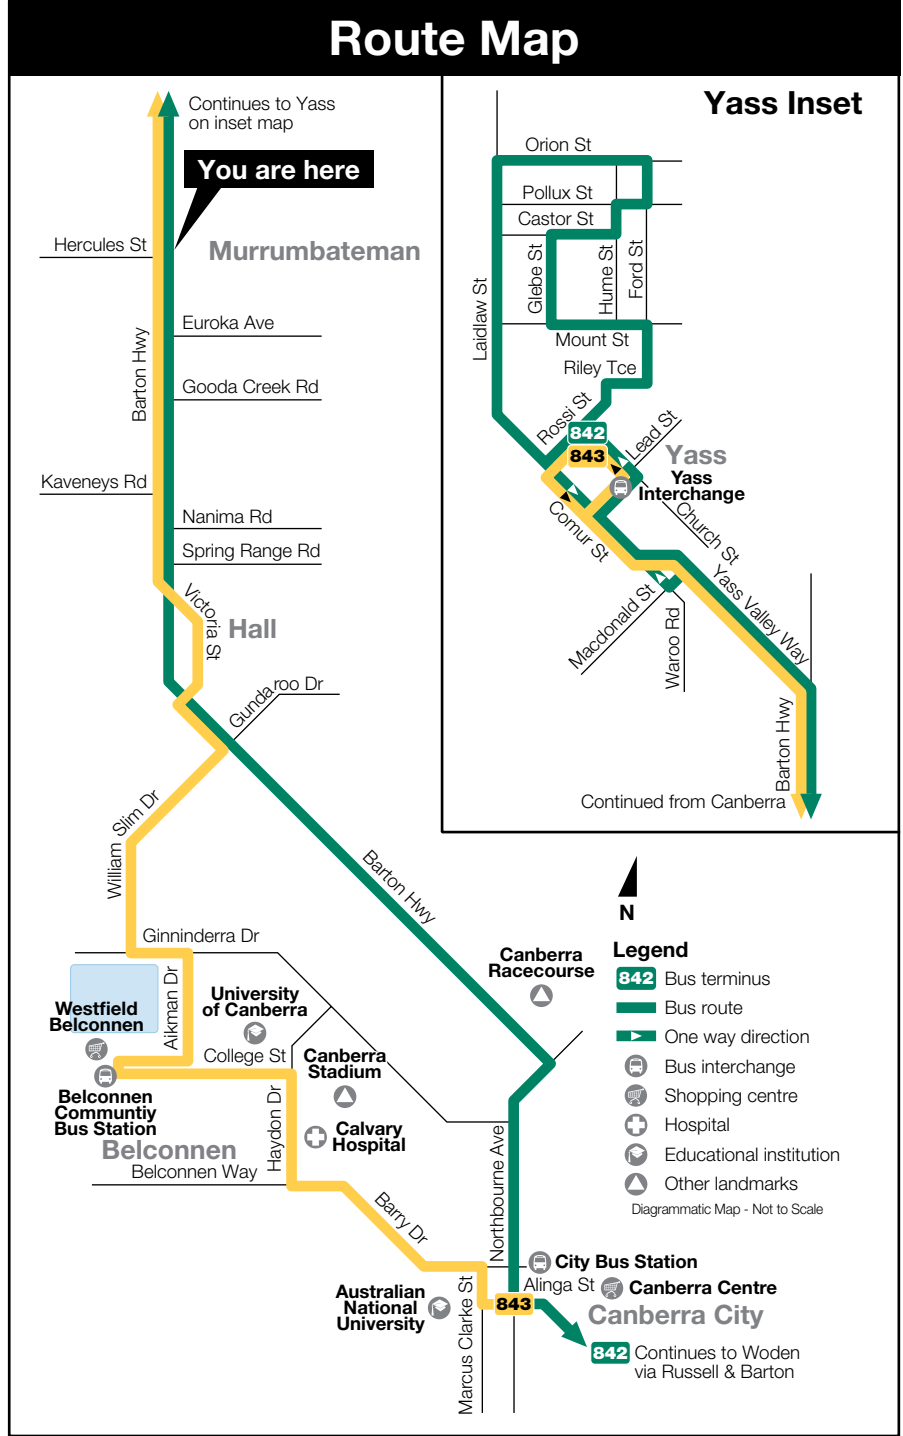

842 To Canberra City & Woden

843 To Canberra City via Hall & Belconnen

Scan the QR code to access our online timetables

Monday to Friday

AM

AX7.09
A7.35
B9.05

PM

AD3.52

Saturday, Sunday & NSW/ACT Public Holidays

No service

Explanations

- A** Route 842 bus.
- B** Route 843 bus.
- D** Not via Murrumbateman Winery or Northbourne Ave. Terminates at City Bus Station. On school days, diverts via Merryville Dr, Murrumbateman.
- X** Only the journey marked X operates between Christmas and New Year.
- Accessible buses operate at these times on this route.

Effective: 3 September 2018

Stop: 2582005 Murrumbateman Village

For timetables, fares and information please call **TravellerInfo** on 6299 3722 or visit our website at www.transborder.com.au