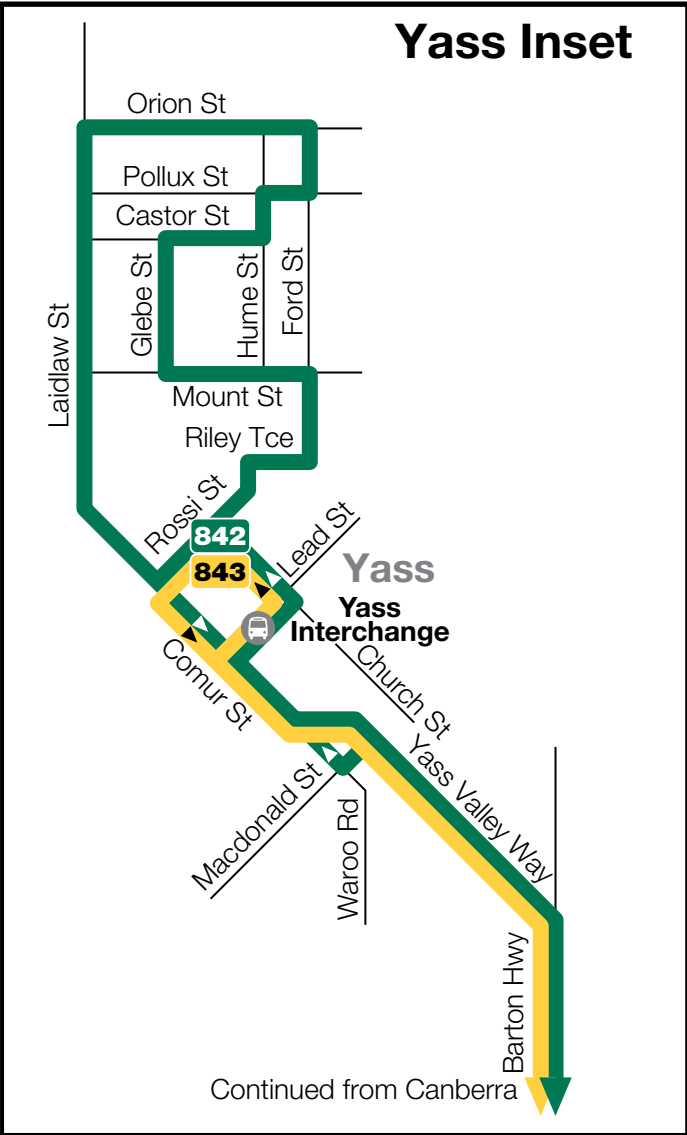

Routes 842/843 Bus Route Map

Legend

- 842 Bus terminus
 - Bus route
 - One way direction
 - Bus interchange
 - Shopping centre
 - Hospital
 - Educational institution
 - Other landmarks
- Diagrammatic Map - Not to Scale

842 Continues to Woden via Russell & Barton See map on next page

Routes 842/843 Bus Route Map