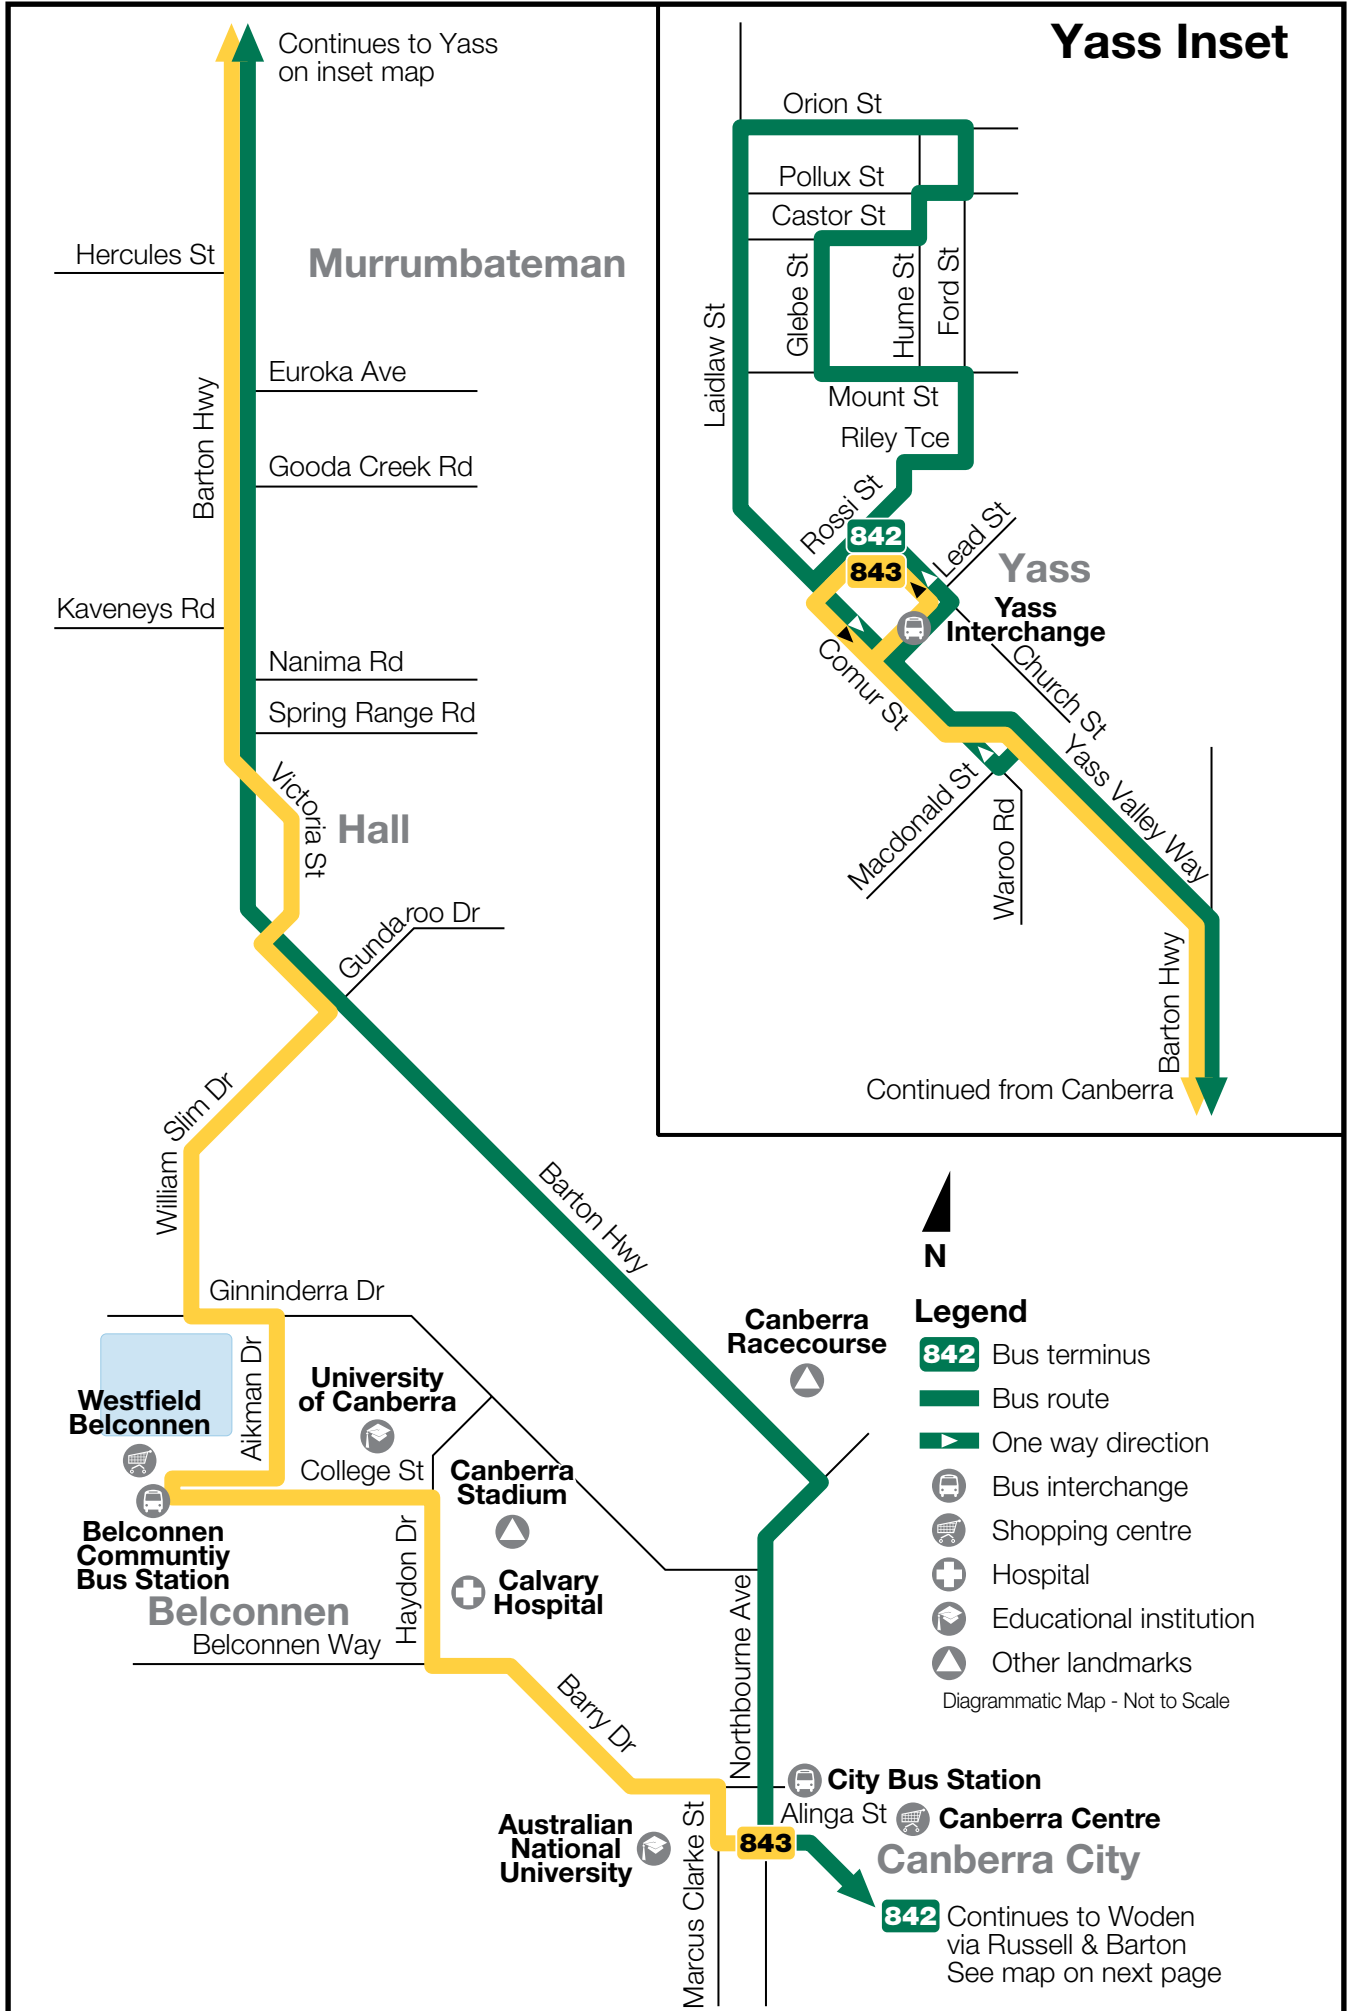

Routes 842/843 Bus Route Map

Legend

- 842 Bus terminus
 - Bus route
 - One way direction
 - Bus interchange
 - Shopping centre
 - Hospital
 - Educational institution
 - Other landmarks
- Diagrammatic Map - Not to Scale

842 Continues to Woden via Russell & Barton See map on next page

Routes 842/843 Bus Route Map