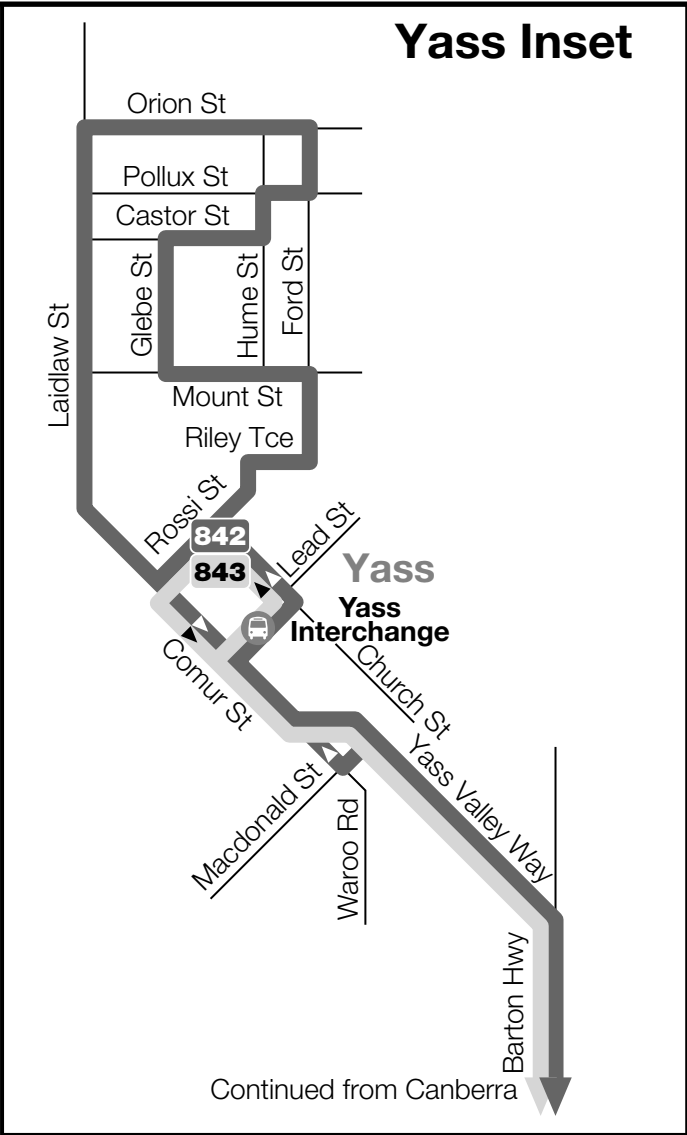

Routes
842/843

Canberra Hospital & Canberra City to Yass
via Woden, Barton, Russell, Belconnen, Hall
& Murrumbateman
(also shows school services Emu/Koala)

		S117	S203			
Monday to Friday	843	Emu	Koala	842	842	842
	pm	pm	pm	pm	pm	pm
Canberra Hospital (Yamba Dr)	4.28	...	X5.08
Woden Bus Station (Bay 3)	4.35	...	X5.15
Barton (DFAT Sydney Ave)	4.45	...	X5.25
Russell (Russell Dr)	4.51	5.11	X5.31
CIT Reid (opp, Const. Ave)	4.54	5.14	X5.34
City Bus Station (Bay 6)	2.05	s3.55	...	5.05	5.25	X5.45
Northbourne & Macarthur Ave	5.11	5.31	X5.51
Calvary Hospital (Haydon Dr)	2.11
Community Bus Stn. (Bay 6)	2.17	...	gs4.05
Hall Interchange (Victoria St)	...	s4.30	gs4.35
Hall Village (Victoria St)	h	s4.35	Xh
Murrumbateman Winery	2.45	s4.47	...	5.36	5.58	X6.16
Murrumbateman Village	2.47	s4.55	...	5.39	6.01	X6.19
Yass Valley Way	2.56	s5.04	...	5.48	6.10	X6.28
Yass (MacDonald St)	3.00	s5.08	...	5.52	6.14	X6.32
Yass Interchange	3.01	s5.13	...	5.57	6.18	X6.36
Yass Depot (Rossi St)	3.04	s5.15	...	6.00	6.20	X6.40
Yass (Orion & Laidlaw St)	6.05	6.25	X6.45

Explanations

- g** – Service from Belconnen connects with Murrumbateman and Yass service at Hall at 4.30pm.
- h** – Service diverts to Hall Village upon request only.
- s** – Service operates ACT school days only.
- X** – Service operates all year (including between Christmas and New Year).
-  – Accessible buses operate at these times on this route.

Routes 842/843 Bus Route Map

Legend

- Bus terminus
- Bus route
- One way direction
- Bus interchange
- Shopping centre
- Hospital
- Educational institution
- Other landmarks

Diagrammatic Map - Not to Scale

Continues to Yass on inset map

Routes 842/843 Bus Route Map