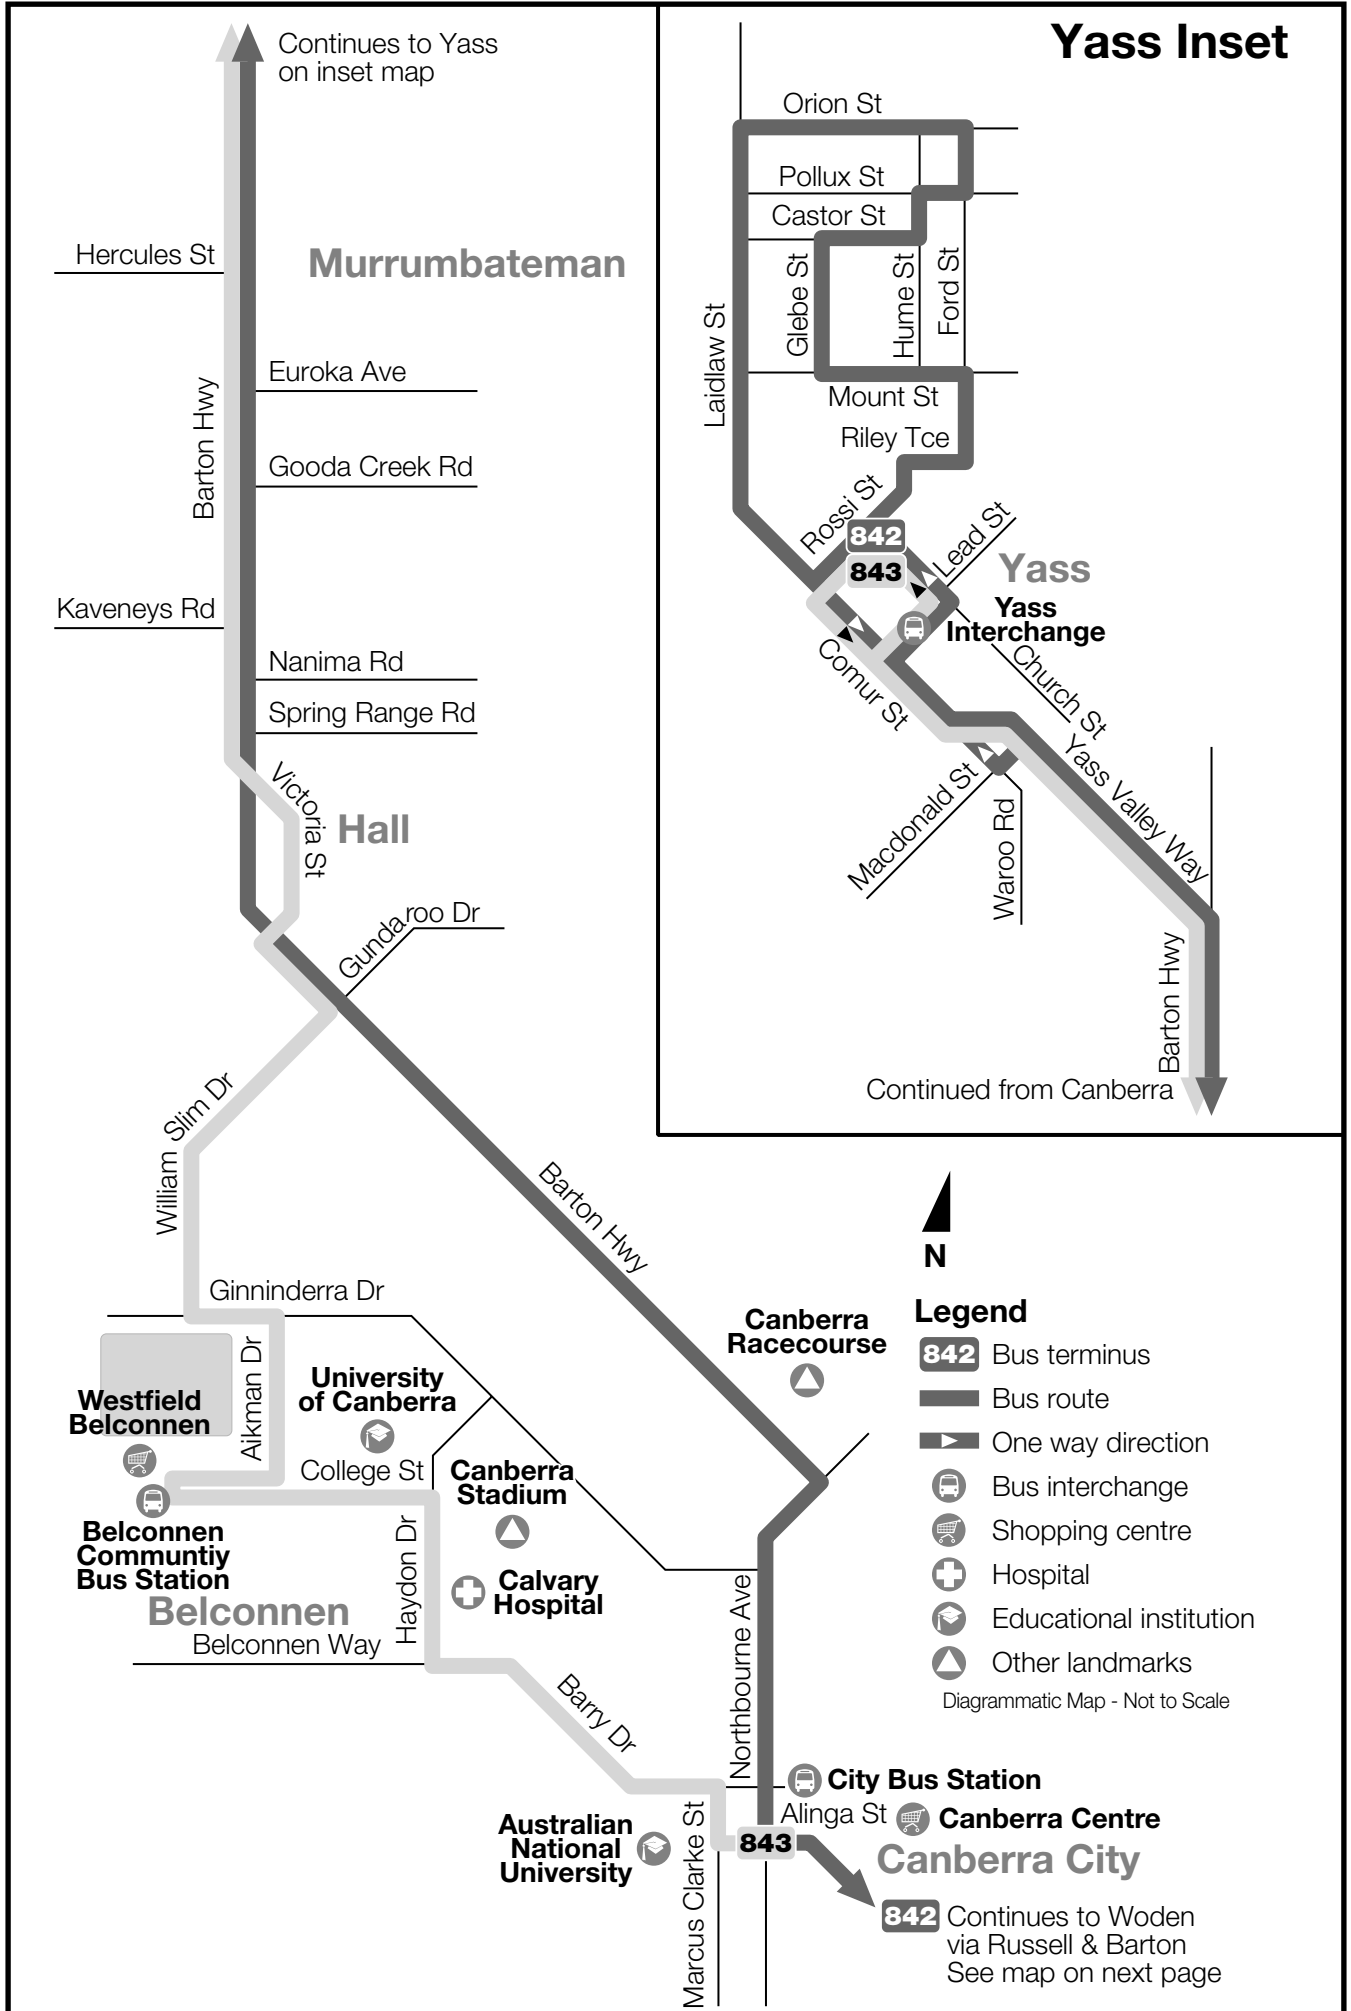

Routes
842/843

Canberra Hospital & Canberra City to Yass
via Woden, Barton, Russell, Belconnen, Hall
& Murrumbateman
(also shows school services Emu/Koala)

		S117	S203			
Monday to Friday	843	Emu	Koala	842	842	842
	pm	pm	pm	pm	pm	pm
Canberra Hospital (Yamba Dr)	4.28	...	X5.08
Woden Bus Station (Bay 3)	4.35	...	X5.15
Barton (DFAT Sydney Ave)	4.45	...	X5.25
Russell (Russell Dr)	4.51	5.11	X5.31
CIT Reid (opp, Const. Ave)	4.54	5.14	X5.34
City Bus Station (Bay 6)	2.05	s3.55	...	5.05	5.25	X5.45
Northbourne & Macarthur Ave	5.11	5.31	X5.51
Calvary Hospital (Haydon Dr)	2.11
Community Bus Stn. (Bay 6)	2.17	...	gs4.05
Hall Interchange (Victoria St)	...	s4.30	gs4.35
Hall Village (Victoria St)	h	s4.35	Xh
Murrumbateman Winery	2.45	s4.47	...	5.36	5.58	X6.16
Murrumbateman Village	2.47	s4.55	...	5.39	6.01	X6.19
Yass Valley Way	2.56	s5.04	...	5.48	6.10	X6.28
Yass (MacDonald St)	3.00	s5.08	...	5.52	6.14	X6.32
Yass Interchange	3.01	s5.13	...	5.57	6.18	X6.36
Yass Depot (Rossi St)	3.04	s5.15	...	6.00	6.20	X6.40
Yass (Orion & Laidlaw St)	6.05	6.25	X6.45

Explanations

- g** – Service from Belconnen connects with Murrumbateman and Yass service at Hall at 4.30pm.
- h** – Service diverts to Hall Village upon request only.
- s** – Service operates ACT school days only.
- X** – Service operates all year (including between Christmas and New Year).
-  – Accessible buses operate at these times on this route.

Routes 842/843 Bus Route Map

Legend

- Bus terminus
- Bus route
- One way direction
- Bus interchange
- Shopping centre
- Hospital
- Educational institution
- Other landmarks

Diagrammatic Map - Not to Scale

Continues to Yass on inset map

Routes 842/843 Bus Route Map