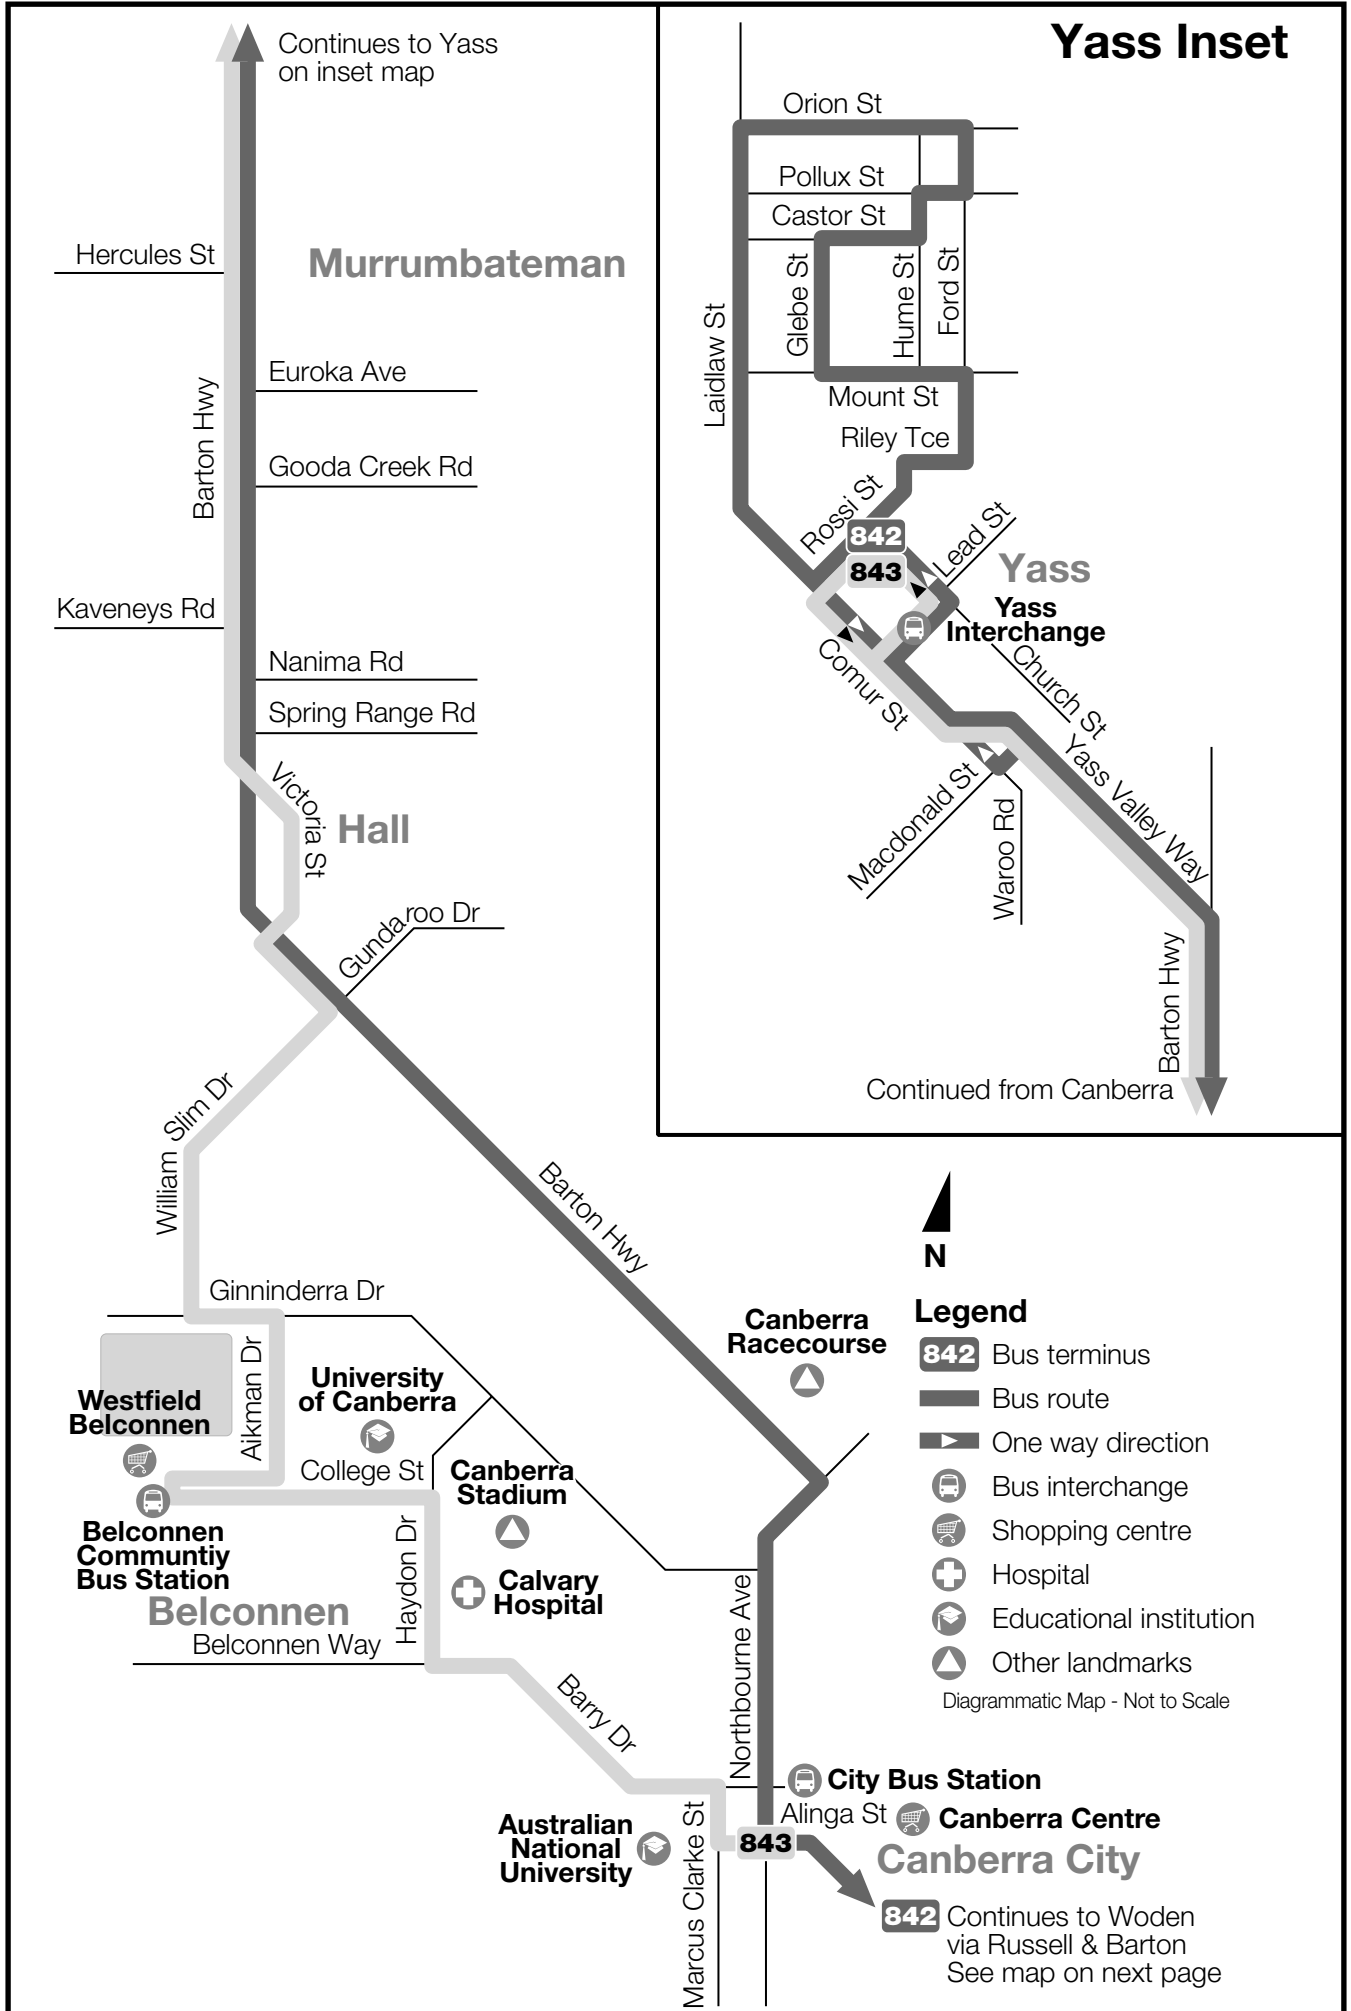

Routes
842/843

Yass to Canberra City & Canberra Hospital
via Murrumbateman, Hall, Belconnen, Russell,
Barton & Woden
(also shows school services Eagle/Koala)

			S202	S213		
Monday to Friday	842	842	Koala	Eagle	843	842
	am	am	am	am	am	pm
Yass (Orion & Laidlaw St)	X6.40	7.05
Yass Depot (Rossi St)	X6.49	7.15	8.45	3.35
Yass Interchange	X6.53	7.19	...	7.24	8.49	3.36
Yass (Grand Junction Rd)	X6.57	7.22	8.52	3.37
Yass Valley Way	X7.01	7.26	8.56	3.42
Murrumbateman Village	X7.09	7.35	9.05	3.52
Murrumbateman Winery	X7.11	7.38	9.08	...
Hall Village (Victoria St)	9.21	...
Hall Inter. (Gladstone St)	s8.05	s8.05
Community Bus Stn. (Bay 6)	s8.30	...	9.35	...
Lake Ginninderra College	s8.30
Calvary Hospital (Haydon Dr)	9.40	...
Northbourne & Macarthur Ave	X7.42	8.21
City Bus Station (Bay 6)	X7.46	8.25	...	os8.50	9.48	v4.48
CIT Reid	X7.52	8.31
Russell	X7.55	8.34
Barton (DFAT Sydney Ave)	X8.01	8.40
Woden Bus Station (Bay 3)	X8.10	8.50
Canberra Hospital (Yamba Dr)	X8.15	8.55

 **There is no service on Weekends or Public Holidays (including Canberra Day and Reconciliation Day). Only the Route 842 journeys marked “X” operate between Christmas and New Year. Please check with Transborder, consult the website or timetables displayed at the bus stop for up to date information.**

Routes 842/843 Bus Route Map

Legend

- Bus terminus
- Bus route
- One way direction
- Bus interchange
- Shopping centre
- Hospital
- Educational institution
- Other landmarks

Diagrammatic Map - Not to Scale

City Bus Station
Alinga St **Canberra Centre**
Canberra City
842 Continues to Woden via Russell & Barton See map on next page

Routes 842/843 Bus Route Map