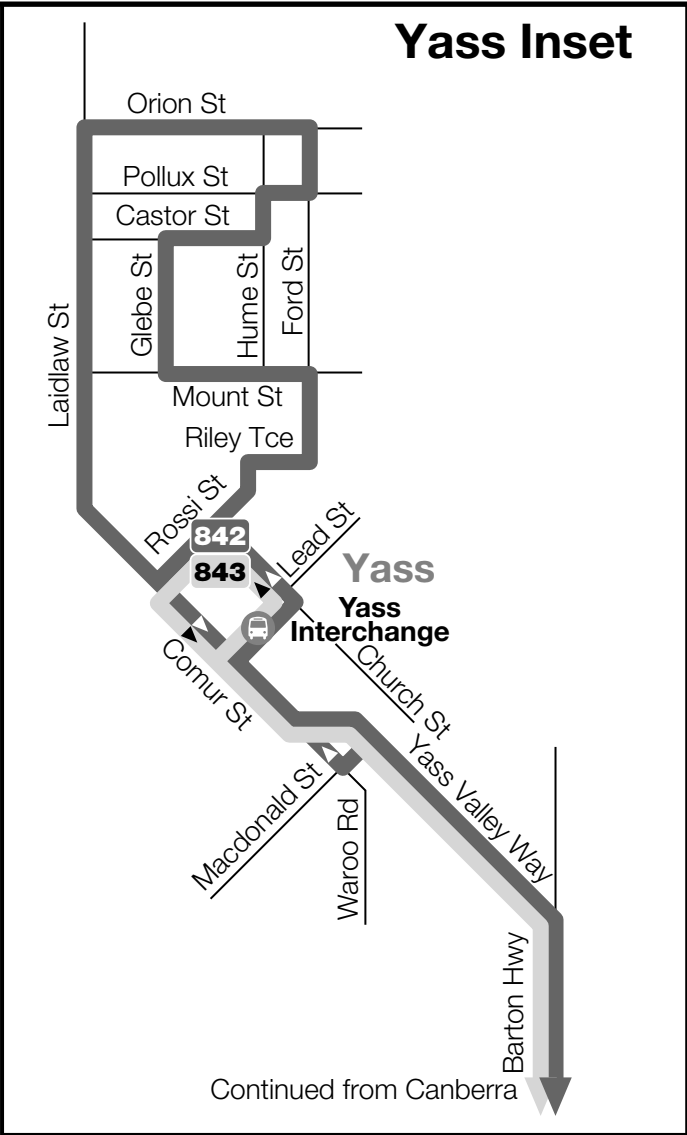

Routes
842/843

Yass to Canberra City & Canberra Hospital
via Murrumbateman, Hall, Belconnen, Russell,
Barton & Woden
(also shows school services Eagle/Koala)

			S202	S213		
Monday to Friday	842	842	Koala	Eagle	843	842
	am	am	am	am	am	pm
Yass (Orion & Laidlaw St)	X6.40	7.05
Yass Depot (Rossi St)	X6.49	7.15	8.45	3.35
Yass Interchange	X6.53	7.19	...	7.24	8.49	3.36
Yass (Grand Junction Rd)	X6.57	7.22	8.52	3.37
Yass Valley Way	X7.01	7.26	8.56	3.42
Murrumbateman Village	X7.09	7.35	9.05	3.52
Murrumbateman Winery	X7.11	7.38	9.08	...
Hall Village (Victoria St)	9.21	...
Hall Inter. (Gladstone St)	s8.05	s8.05
Community Bus Stn. (Bay 6)	s8.30	...	9.35	...
Lake Ginninderra College	s8.30
Calvary Hospital (Haydon Dr)	9.40	...
Northbourne & Macarthur Ave	X7.42	8.21
City Bus Station (Bay 6)	X7.46	8.25	...	os8.50	9.48	v4.48
CIT Reid	X7.52	8.31
Russell	X7.55	8.34
Barton (DFAT Sydney Ave)	X8.01	8.40
Woden Bus Station (Bay 3)	X8.10	8.50
Canberra Hospital (Yamba Dr)	X8.15	8.55

 **There is no service on Weekends or Public Holidays (including Canberra Day and Reconciliation Day). Only the Route 842 journeys marked “X” operate between Christmas and New Year. Please check with Transborder, consult the website or timetables displayed at the bus stop for up to date information.**

Routes 842/843 Bus Route Map

Legend

- Bus terminus
- Bus route
- One way direction
- Bus interchange
- Shopping centre
- Hospital
- Educational institution
- Other landmarks

Diagrammatic Map - Not to Scale

City Bus Station
Alinga St **Canberra Centre**
Canberra City
842 Continues to Woden via Russell & Barton See map on next page

Routes 842/843 Bus Route Map