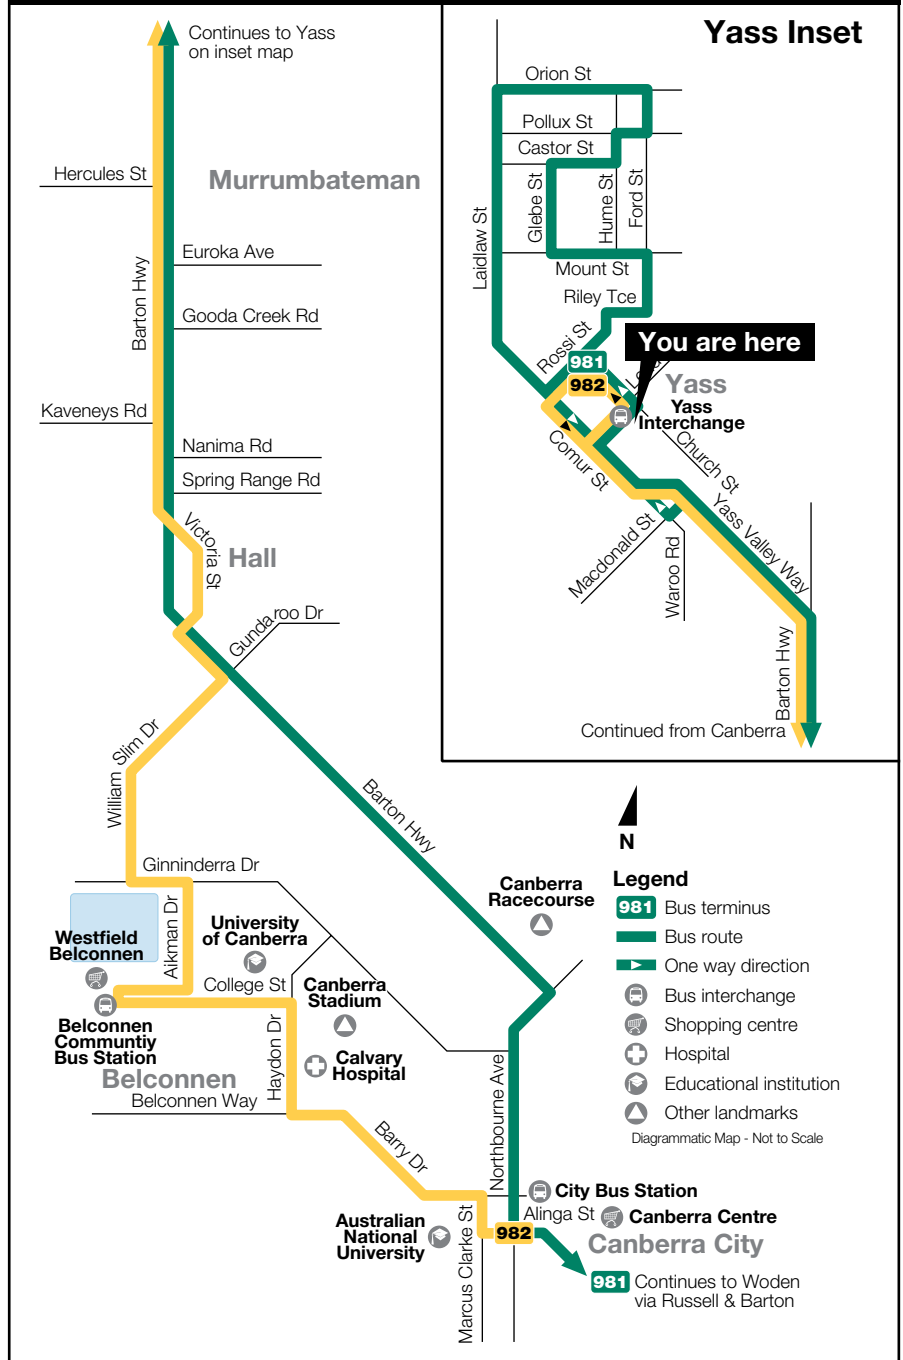

981 To Canberra City & Woden
via Murrumbateman

982 To Canberra City
via Murrumbateman, Hall & Belconnen

Scan the QR code to access our online timetables

Monday to Friday

AM

PM

AX6.53
A7.19
B8.49

AD3.36

Saturday, Sunday & NSW/ACT Public Holidays
No service

Explanations

- A** Route 981 bus.
- B** Route 982 bus.
- D** Not via Murrumbateman Winery or Northbourne Ave. Terminates at City Bus Station. On school days, diverts via Merryville Dr, Murrumbateman.
- X** Only the journey marked X operates between Christmas and New Year.
- Accessible buses operate at these times on this route.

Route Map

Effective: 7 December 2015

Stop: Yass Interchange

For timetables, fares and information please call **TravellerInfo** on 6299 3722 or visit our website at www.transborder.com.au

a member of ComfortDelGro Cabcharge Pty Ltd