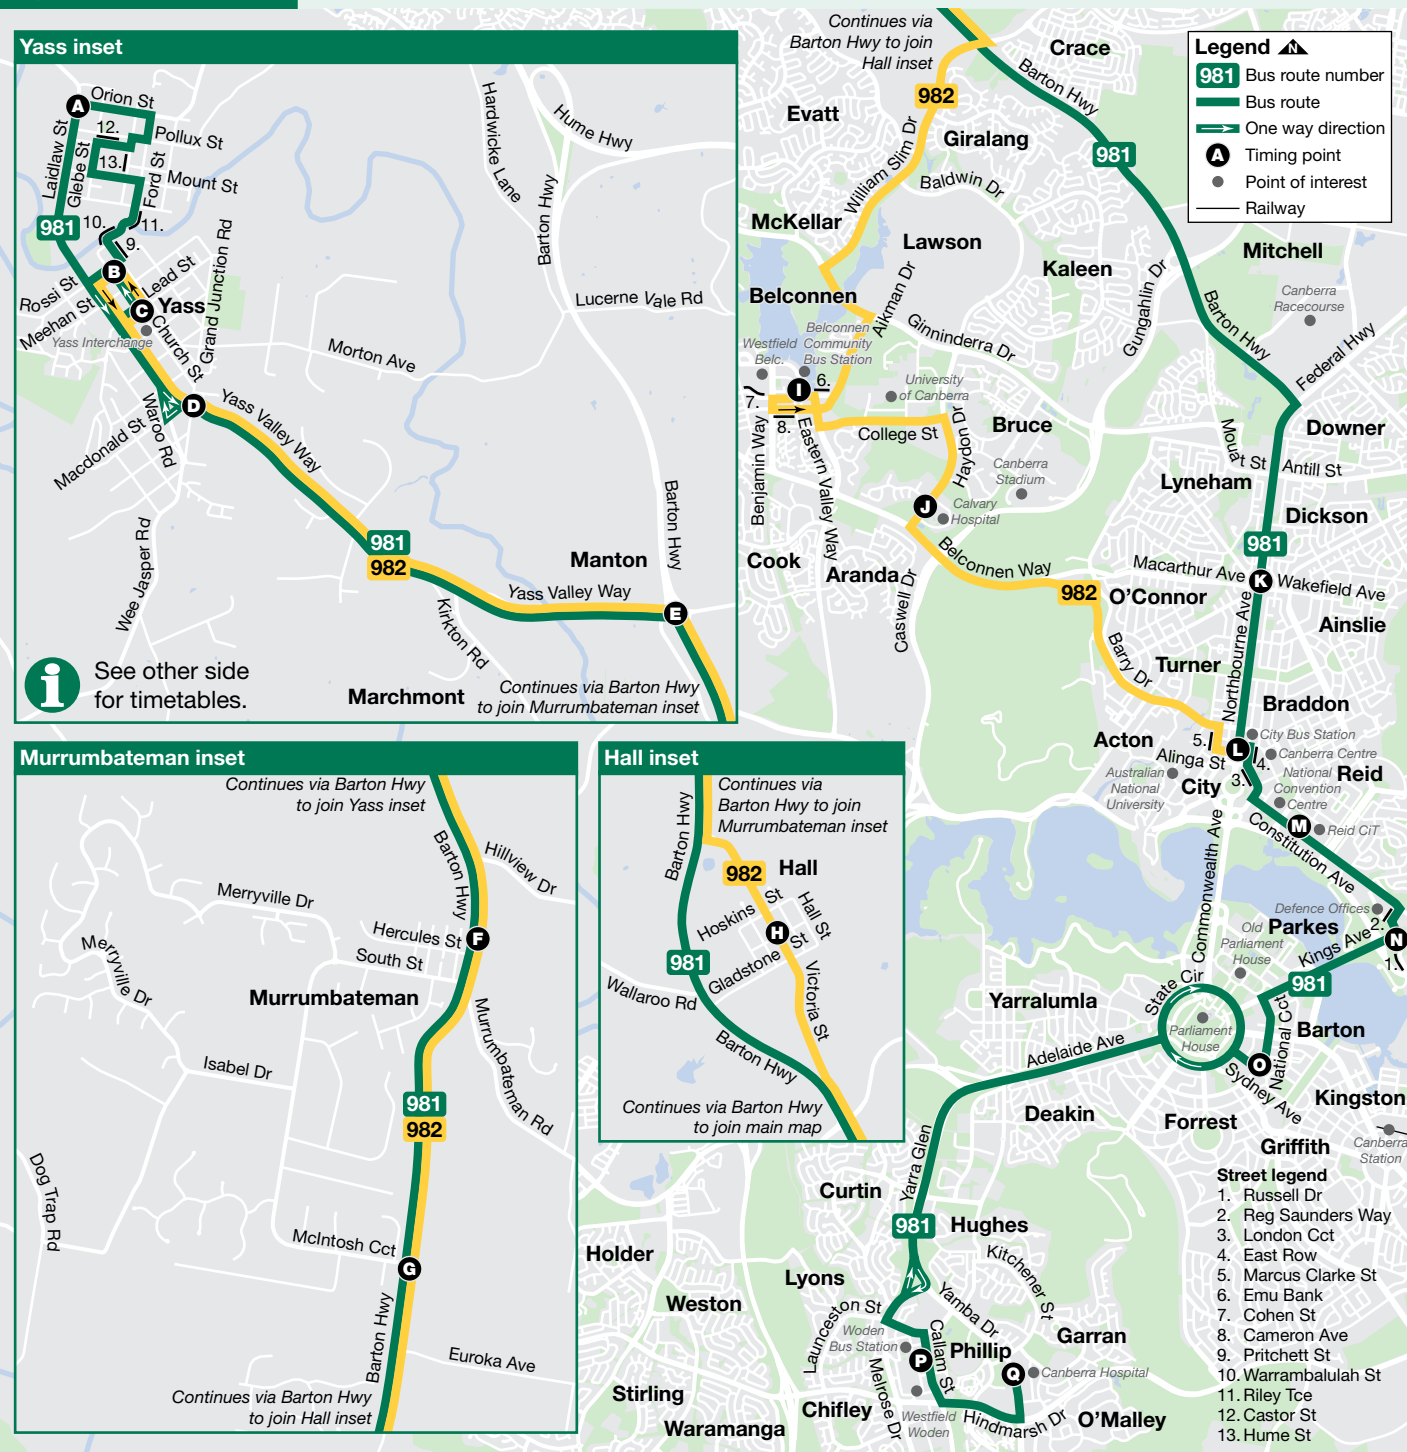

Monday to Friday only							
map ref	Route Number	982 pm	Emu pm	Koala pm	981 pm	981 pm	981 pm
Q	Canberra Hospital (Yamba Dr)	4.28	...	X5.08
P	Woden Bus Station (Bay 3)	4.35	...	X5.15
O	Barton (DFAT Sydney Ave)	4.45	...	X5.25
N	Russell (Russell Dr)	4.51	5.11	X5.31
M	CIT Reid (opp CIT, Constitution Ave)	4.54	5.14	X5.34
L	City Bus Station (Bay 6)	2.05	s3.55	...	5.05	5.25	X5.45
K	Northbourne & Macarthur Ave	5.11	5.31	X5.51
J	Calvary Hospital (Haydon Dr)	2.11
I	Community Bus Station (Bay 6)	2.17	...	gs4.05
	Hall Interchange (Victoria St)	...	s4.30	gs4.35
H	Hall Village (Victoria St)	h	s4.35	Xh
G	Murrumbateman Winery	2.45	s4.47	...	5.36	5.58	X6.16
F	Murrumbateman Village	2.47	s4.55	...	5.39	6.01	X6.19
E	Yass Valley Way	2.56	s5.04	...	5.48	6.10	X6.28
D	Yass (MacDonald St)	3.00	s5.08	...	5.52	6.14	X6.32
C	Yass Interchange	3.01	s5.13	...	5.57	6.18	X6.36
B	Yass Depot (Rossi St)	3.04	s5.15	...	6.00	6.20	X6.40
A	Yass (Orion & Laidlaw St)	6.05	6.25	X6.45

Route Description

981 Yass to Canberra Hospital via Murrumbateman, Canberra City (Civic), Reid, Russell, Barton & Woden.

Service operates Monday to Friday.

982 Yass to Canberra City (Civic) via Murrumbateman, Hall & Belconnen.

This service is operated by...

TDX Transborder Express
11 Bass St
QUEANBEYAN EAST NSW 2620
PO Box 6066
QUEANBEYAN NSW 2620

TravellerInfo
6299 3722

transborder.com.au

Routes **981/982**

Bus Route Map

TD183681 Version 3.1