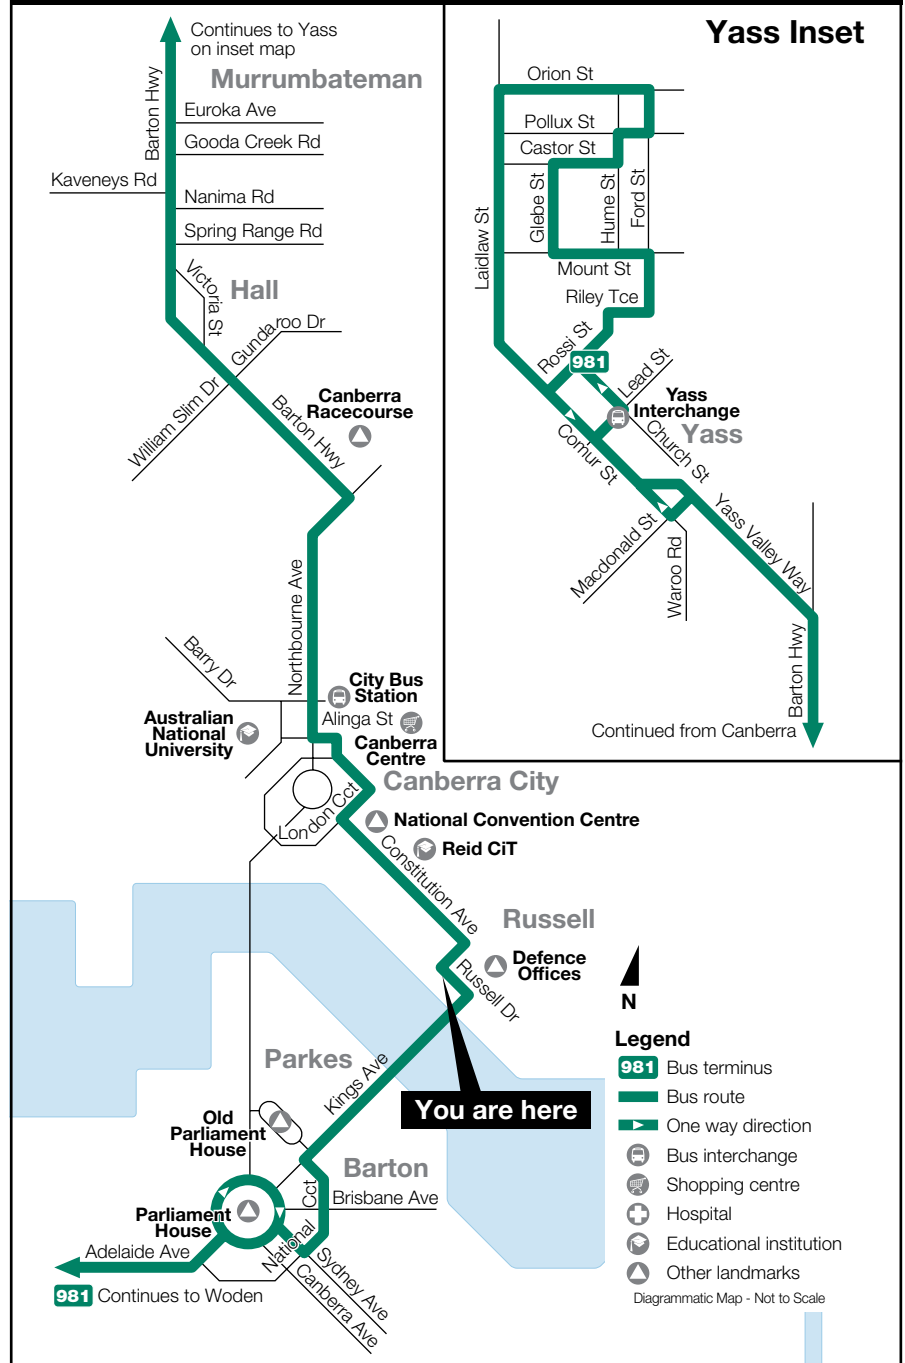

981 To Yass via Murrumbateman

Scan the QR code to access our online timetables

Monday to Friday

PM

4.51

5.11

HX5.31

Saturday, Sunday & NSW/ACT Public Holidays

No service

Explanations

- H** Via Hall Village on request only.
- X** Only the journey marked X operates between Christmas and New Year.
- Accessible buses operate at these times on this route.

Route Map

Effective: 7 December 2015

Stop: 3029 Russell Dr, nr Reg Saunders Way

For timetables, fares and information please call **TravellerInfo** on 6299 3722 or visit our website at www.transborder.com.au

a member of ComfortDelGro Cabcharge Pty Ltd