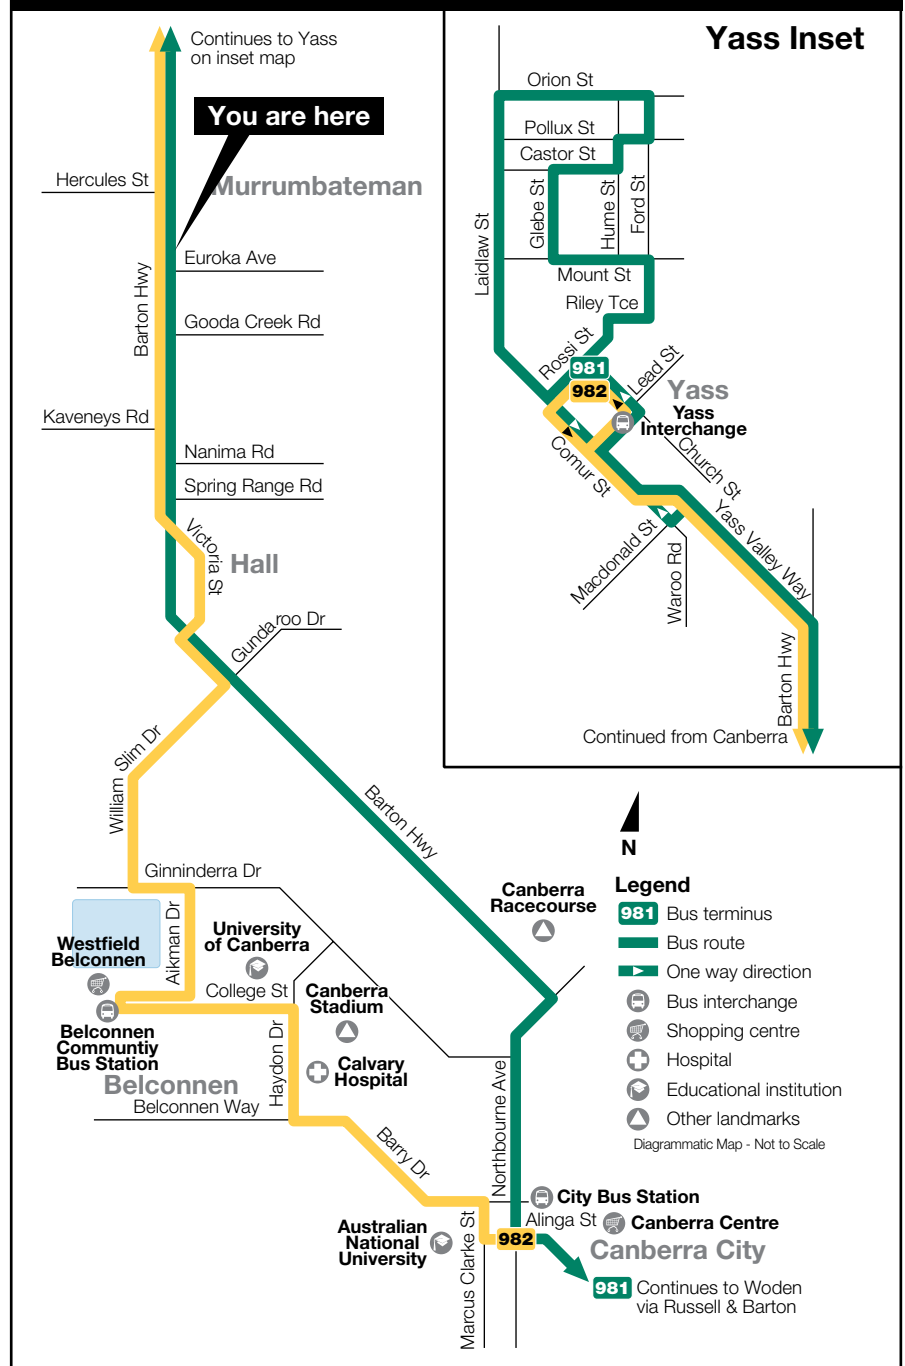

### Explanations

**X** Only the journey marked X operates between Christmas and New Year.

Accessible buses operate at these times on this route.

## Route Map

Effective: 7 December 2015

Stop: 2582099 Murrumbateman Winery

For timetables, fares and information please call **TravellerInfo** on 6299 3722 or visit our website at [www.transborder.com.au](http://www.transborder.com.au)