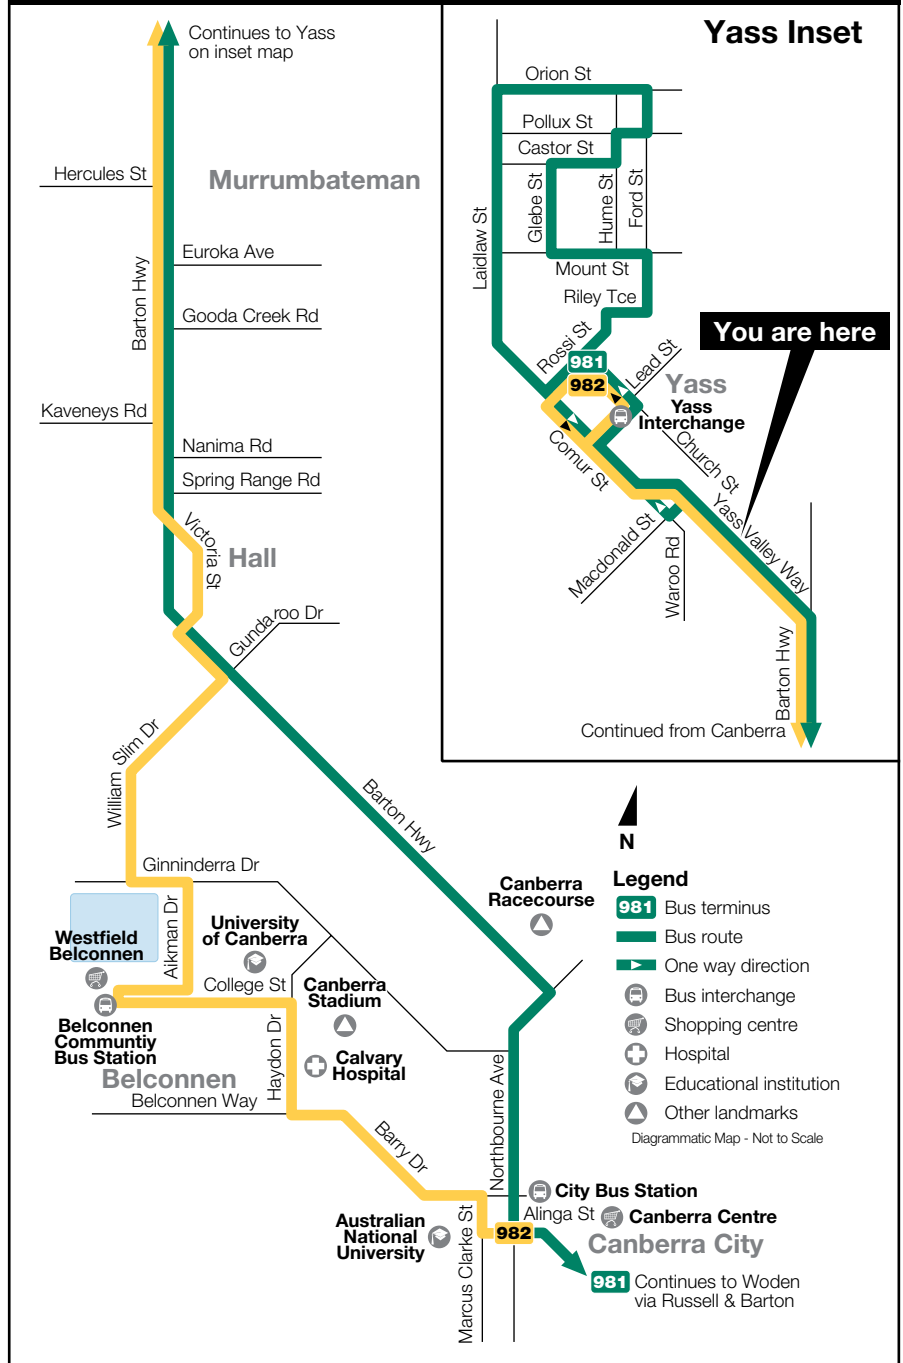

981 To Canberra City & Woden
via Murrumbateman

982 To Canberra City
via Murrumbateman, Hall & Belconnen

Scan the QR code to access our online timetables

Monday to Friday

AM

PM

AX7.01

AD3.42

A7.26

B8.56

Saturday, Sunday
& NSW/ACT Public Holidays

No service

Explanations

- A** Route 981 bus.
- B** Route 982 bus.
- D** Not via Murrumbateman Winery or Northbourne Ave. Terminates at City Bus Station. On school days, diverts via Merryville Dr, Murrumbateman.
- X** Only the journey marked X operates between Christmas and New Year.
- Accessible buses operate at these times on this route.

Route Map

Effective: 7 December 2015
Stop: 2582073 Yass Valley Way

For timetables, fares and information please call **TravellerInfo** on 6299 3722 or visit our website at www.transborder.com.au

a member of ComfortDelGro Cabcharge Pty Ltd