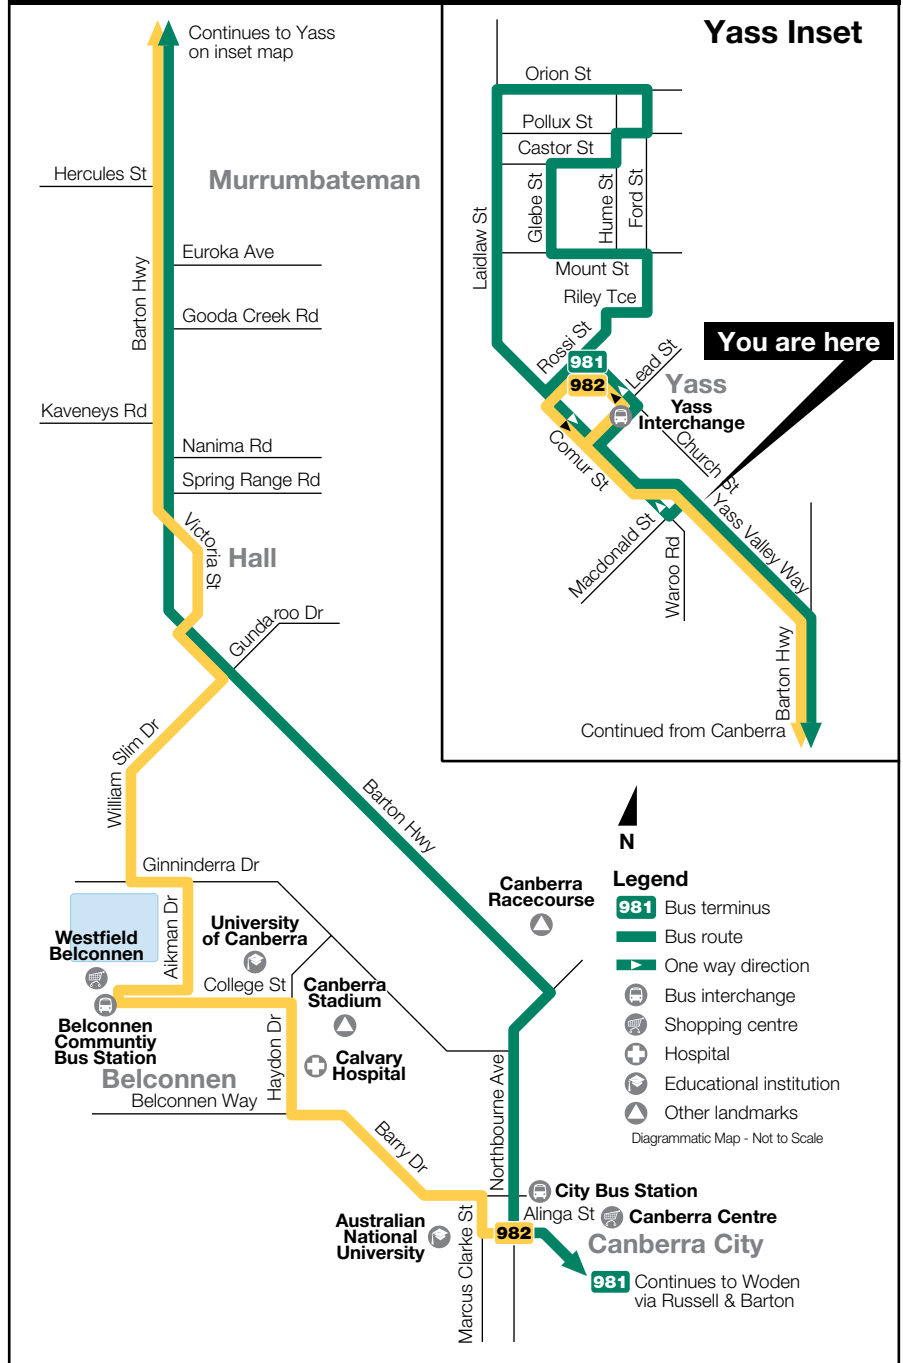

981 To Canberra City & Woden
via Murrumbateman

982 To Canberra City
via Murrumbateman, Hall & Belconnen

Scan the QR code to access our online timetables

Monday to Friday

AM

PM

AX6.57

AD3.37

A7.22

B8.52

Saturday, Sunday
& NSW/ACT Public Holidays

No service

Explanations

- A** Route 981 bus.
- B** Route 982 bus.
- D** Not via Murrumbateman Winery or Northbourne Ave. Terminates at City Bus Station. On school days, diverts via Merryville Dr, Murrumbateman.
- X** Only the journey marked X operates between Christmas and New Year.
- Accessible buses operate at these times on this route.

Route Map

Effective: 7 December 2015

Stop: 2582069 Yass Valley Way & Grand Junction Road

For timetables, fares and information please call **TravellerInfo** on 6299 3722 or visit our website at www.transborder.com.au