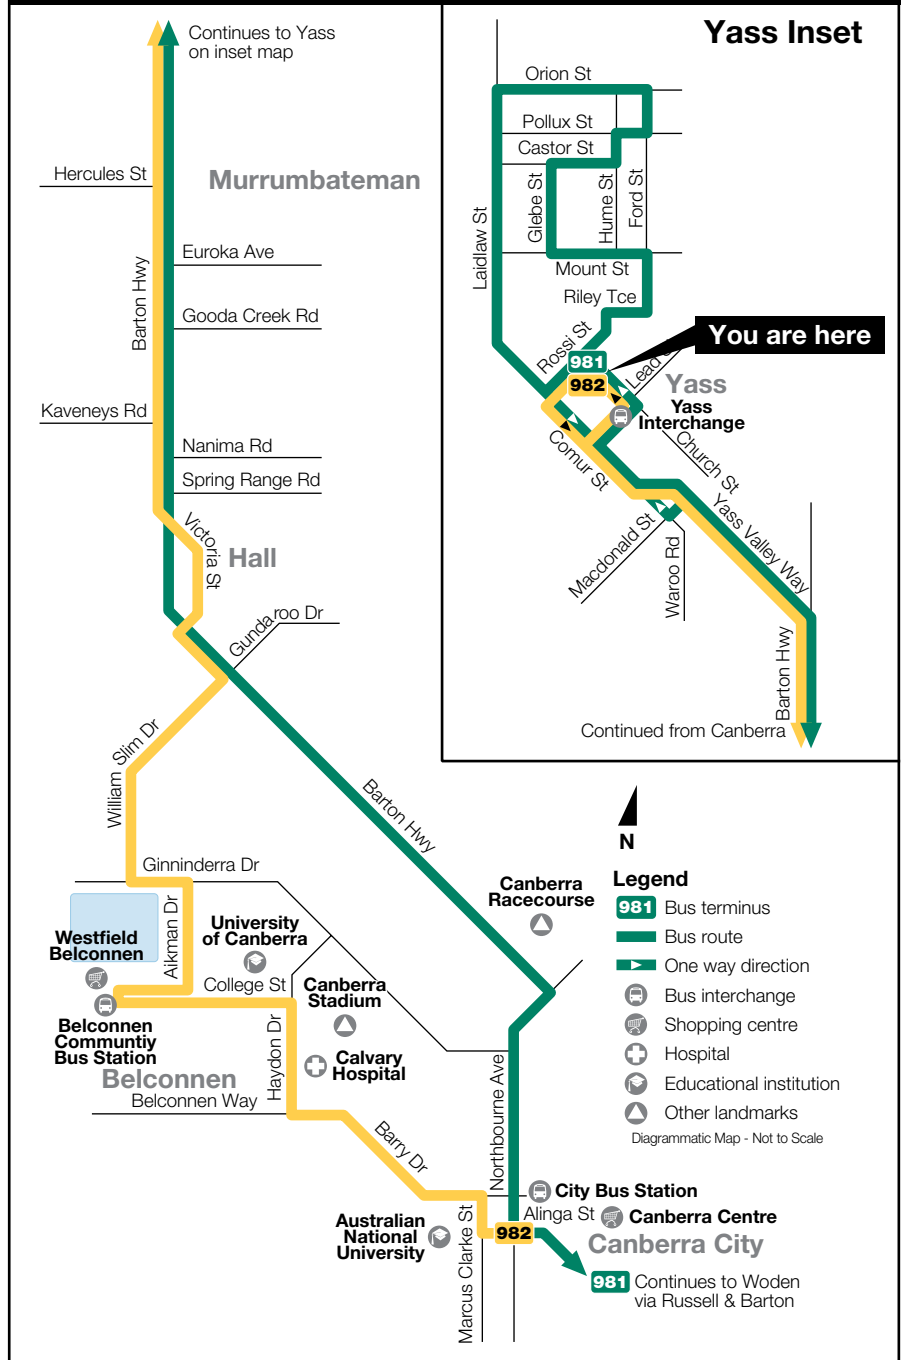

981 To Canberra City & Woden
via Murrumbateman

982 To Canberra City
via Murrumbateman, Hall & Belconnen

Scan the QR code to access our online timetables

Monday to Friday

AM

PM

AX6.49
A7.15
B8.45

AD3.35

Saturday, Sunday & NSW/ACT Public Holidays

No service

Explanations

- A** Route 981 bus.
- B** Route 982 bus.
- D** Not via Murrumbateman Winery or Northbourne Ave. Terminates at City Bus Station. On school days, diverts via Merryville Dr, Murrumbateman.
- X** Only the journey marked X operates between Christmas and New Year.
- Accessible buses operate at these times on this route.

Route Map

Effective: 7 December 2015

Stop: 2582067 Rossi Street, at Banjo Paterson Park

For timetables, fares and information please call **TravellerInfo** on 6299 3722 or visit our website at www.transborder.com.au