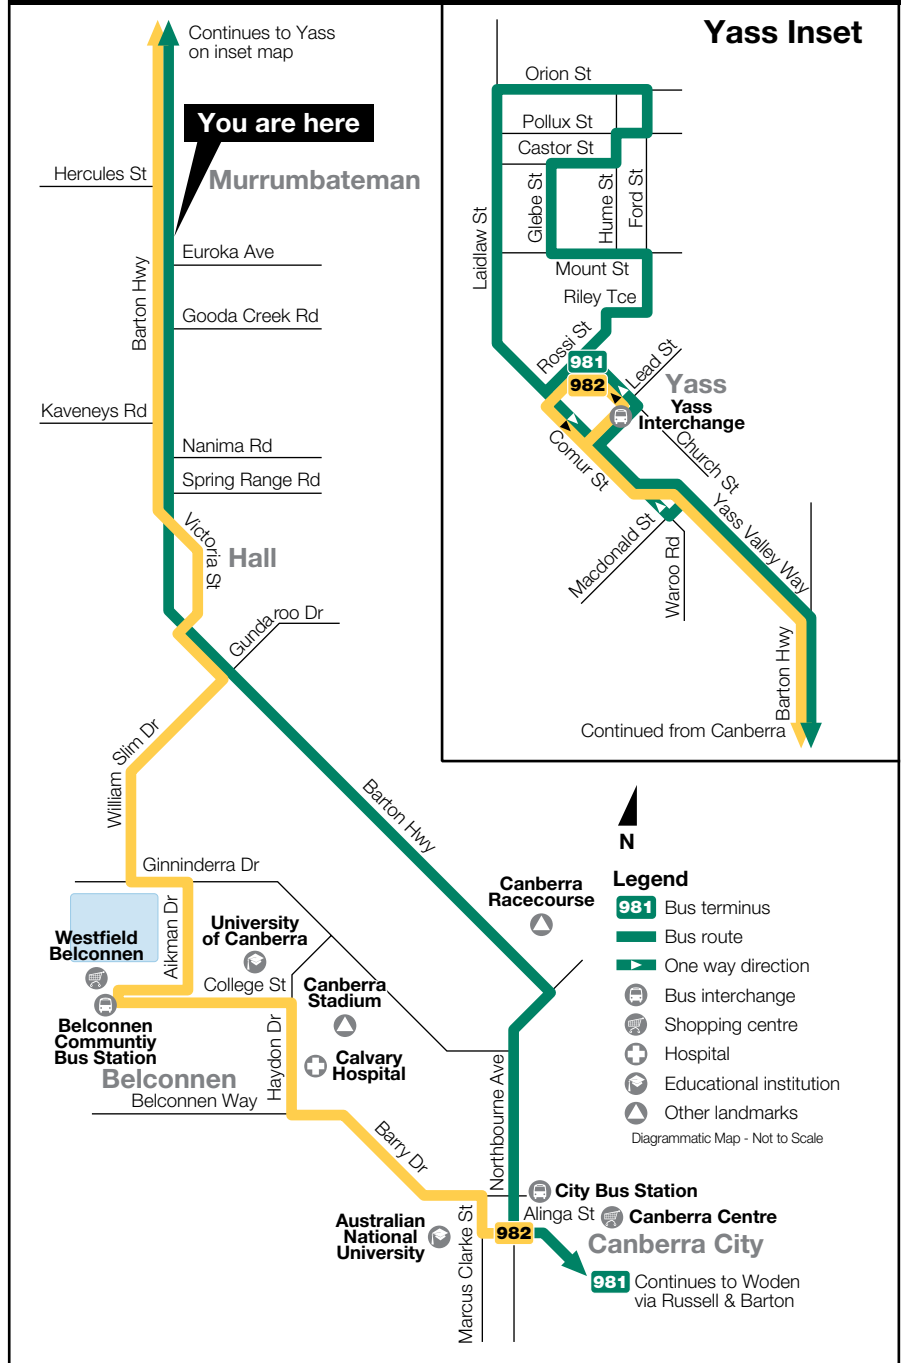

981 To Canberra City & Woden

982 To Canberra City via Hall & Belconnen

Scan the QR code to access our online timetables

Monday to Friday

AM

AX7.11

A7.38

B9.08

Saturday, Sunday & NSW/ACT Public Holidays

No service

Explanations

- A** Route 981 bus.
- B** Route 982 bus.
- X** Only the journey marked X operates between Christmas and New Year.
- Accessible buses operate at these times on this route.

Route Map

Effective: 7 December 2015

Stop: 2582036 Murrumbateman Winery

For timetables, fares and information please call **TravellerInfo** on 6299 3722 or visit our website at www.transborder.com.au

Transborder Express
a member of ComfortDelGro Cabcharge Pty Ltd