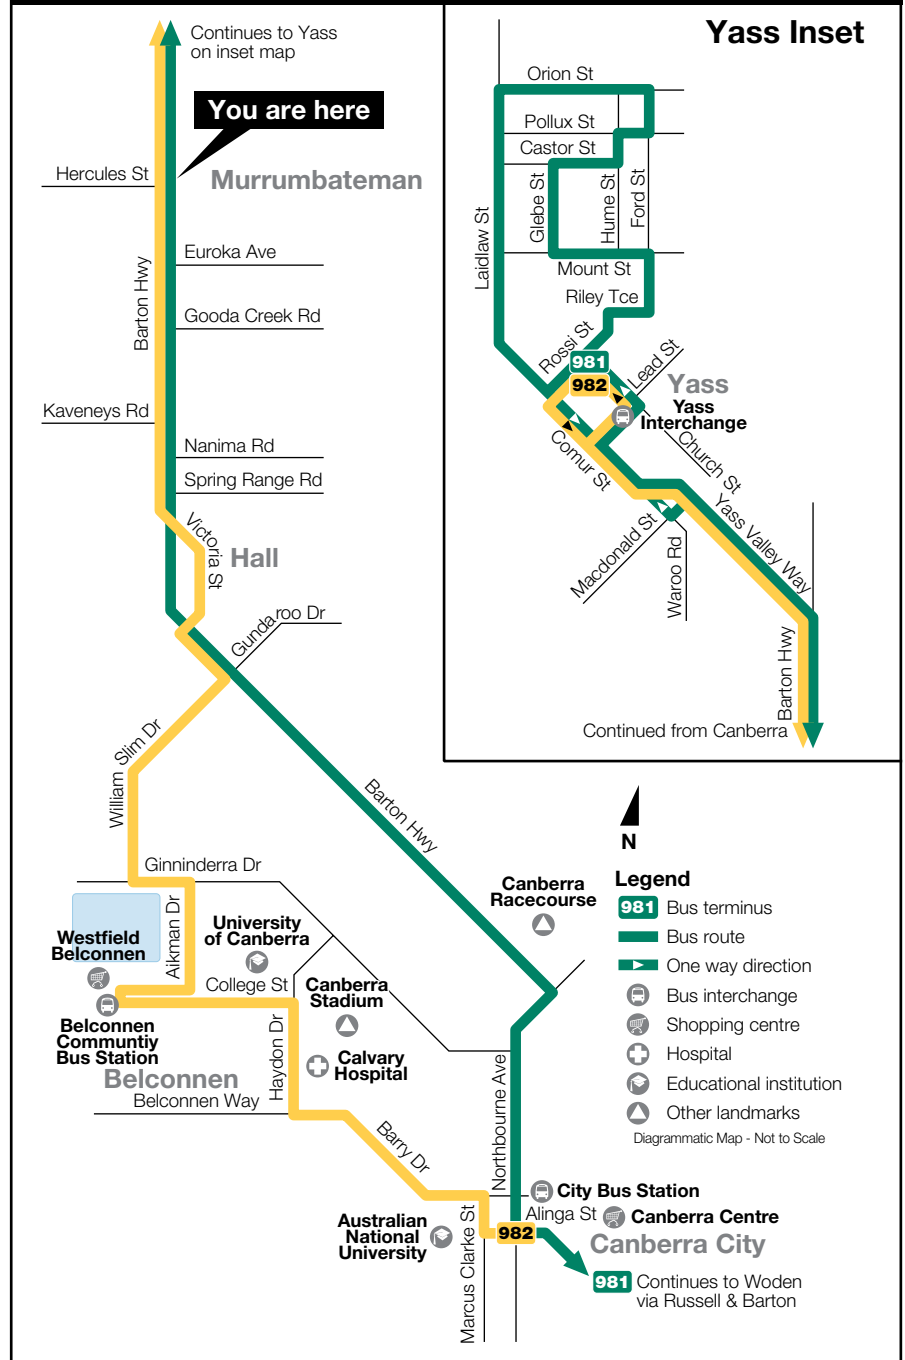

### Explanations

**X** Only the journey marked X operates between Christmas and New Year.

Accessible buses operate at these times on this route.

## Route Map

Effective: 7 December 2015

Stop: 2582006 Murrumbateman Village

For timetables, fares and information please call **TravellerInfo** on 6299 3722 or visit our website at [www.transborder.com.au](http://www.transborder.com.au)