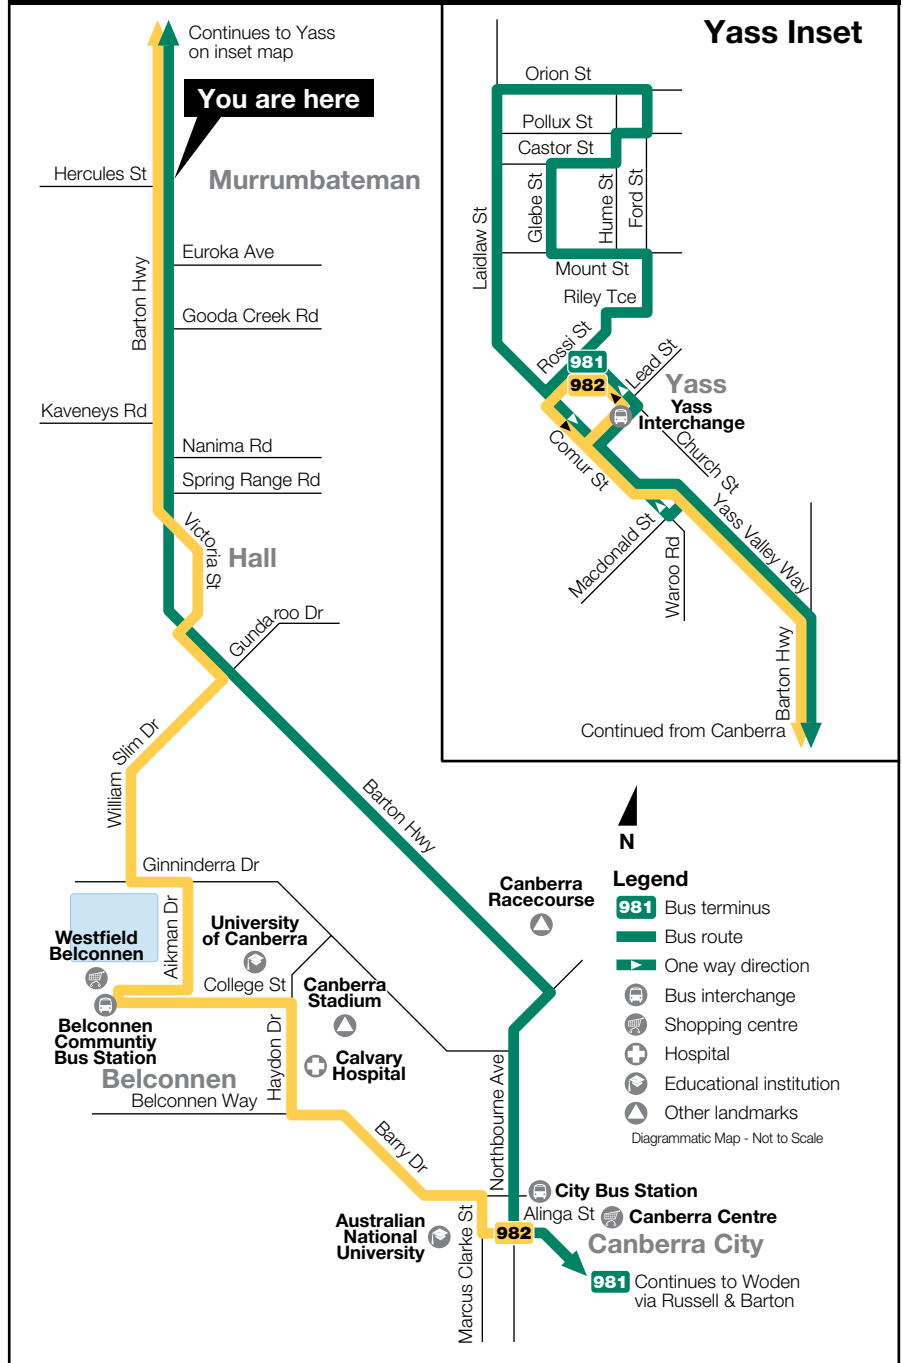

981 To Canberra City & Woden

982 To Canberra City via Hall & Belconnen

Scan the QR code to access our online timetables

Monday to Friday

AM

PM

AX7.09

AD3.52

A7.35

B9.05

Saturday, Sunday & NSW/ACT Public Holidays

No service

Explanations

- A** Route 981 bus.
- B** Route 982 bus.
- D** Not via Murrumbateman Winery or Northbourne Ave. Terminates at City Bus Station. On school days, diverts via Merryville Dr, Murrumbateman.
- X** Only the journey marked X operates between Christmas and New Year.
- Accessible buses operate at these times on this route.

Route Map

Effective: 7 December 2015

Stop: 2582005 Murrumbateman Village

For timetables, fares and information please call **TravellerInfo** on 6299 3722 or visit our website at www.transborder.com.au