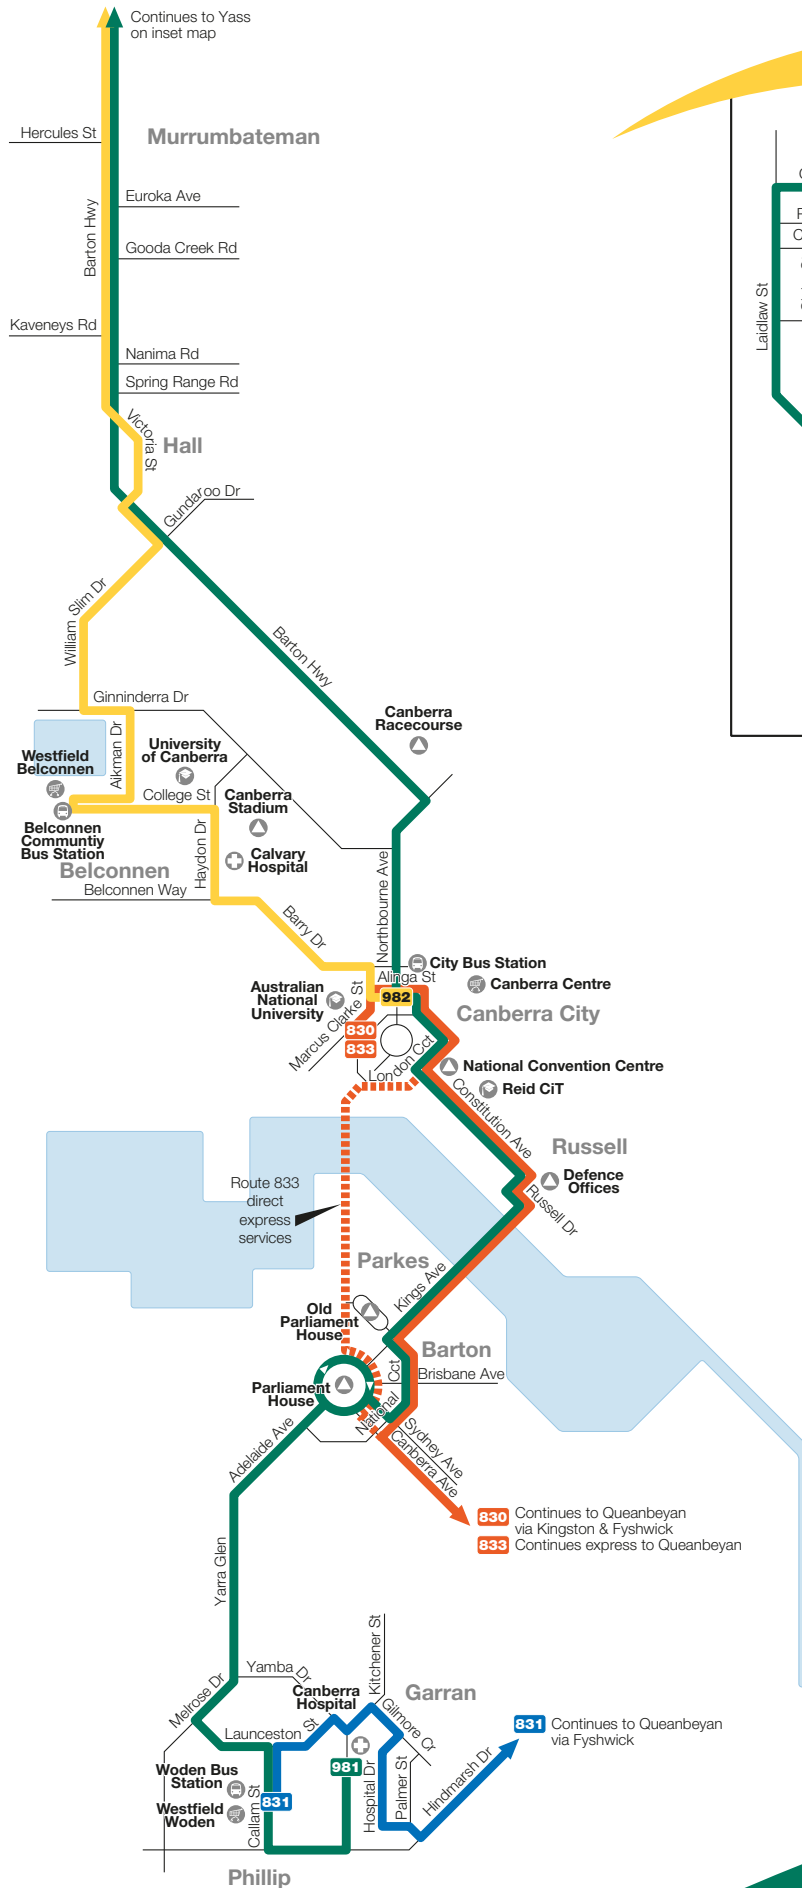

Bus Network Map

- Legend**
- 981** Bus route number
 - 982** Bus route
 - ➔ One way direction
 - 🚌 Bus interchange
 - 🛍 Shopping centre
 - 🏥 Hospital
 - 🎓 Educational institution
 - 📍 Other landmarks
- Diagrammatic Map - Not to Scale

For timetables, fares and information please call **TravellerInfo** on 6299 3722 or visit our website at www.qcitytransit.com.au