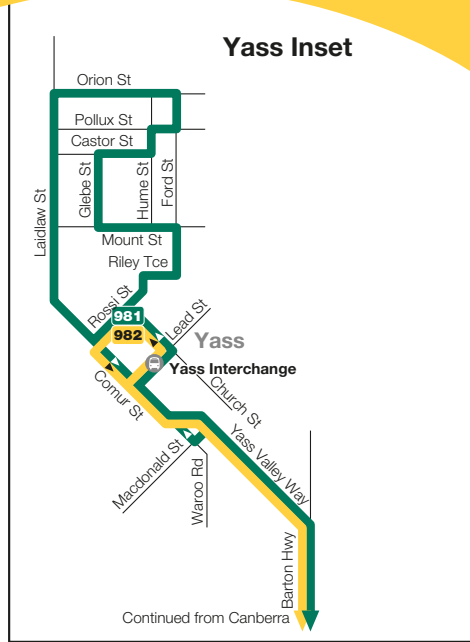

Bus Network Map

- Legend**
- 981** Bus route number
 - 982** Bus route
 - ➔ One way direction
 - 🚌 Bus interchange
 - 🛍 Shopping centre
 - 🏥 Hospital
 - 🎓 Educational institution
 - 📍 Other landmarks
- Diagrammatic Map - Not to Scale

For timetables, fares and information please call **TravellerInfo** on 6299 3722 or visit our website at www.qcitytransit.com.au