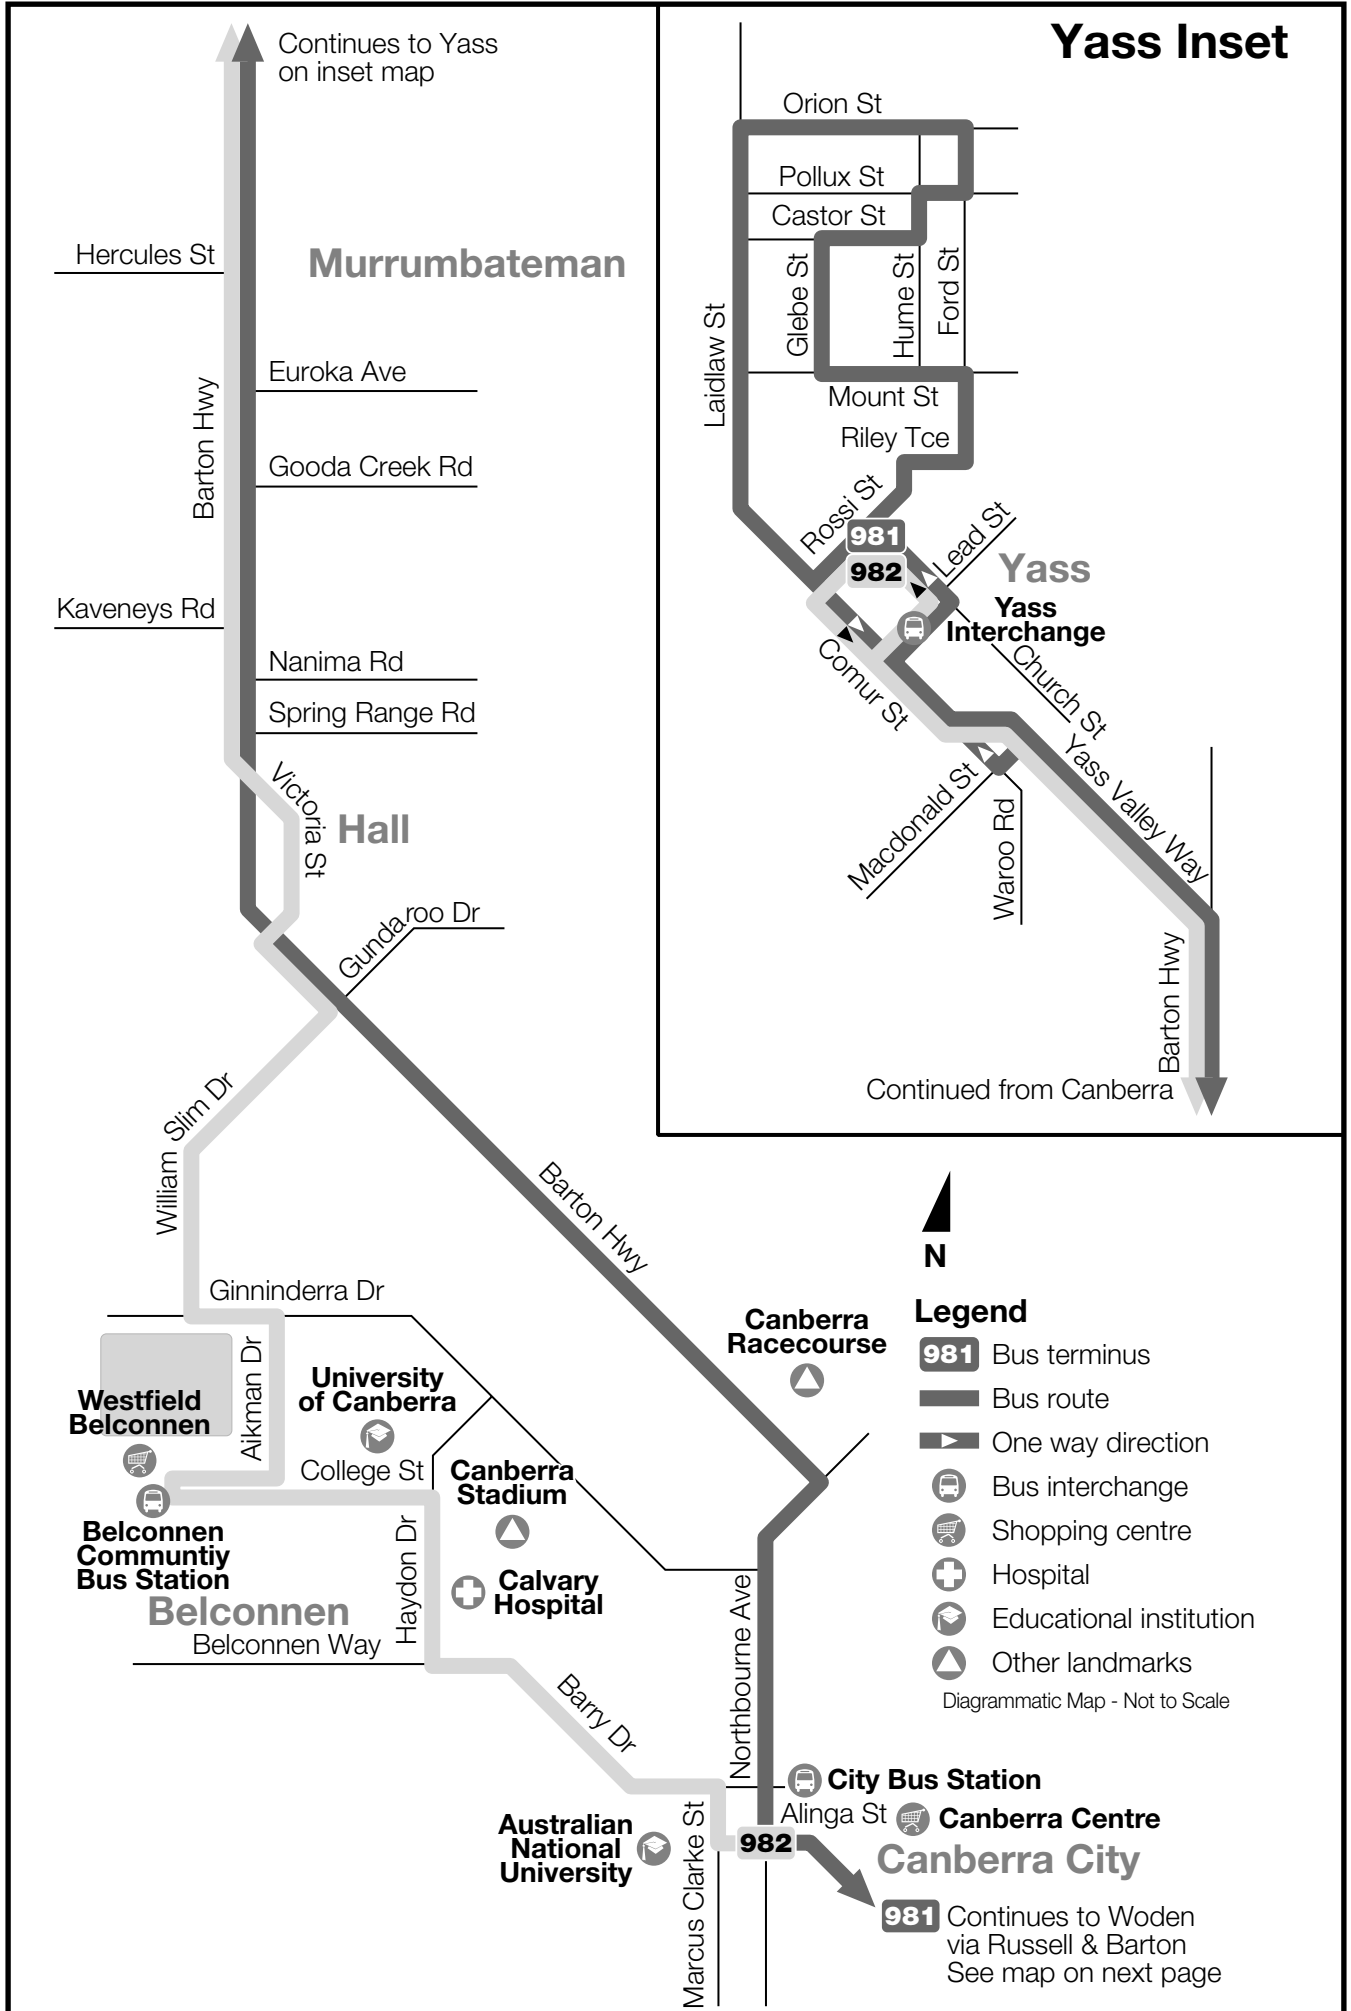

Routes 981/982 Bus Route Map

Legend

- 981 Bus terminus
- Bus route
- One way direction
- Bus interchange
- Shopping centre
- Hospital
- Educational institution
- Other landmarks

Diagrammatic Map - Not to Scale