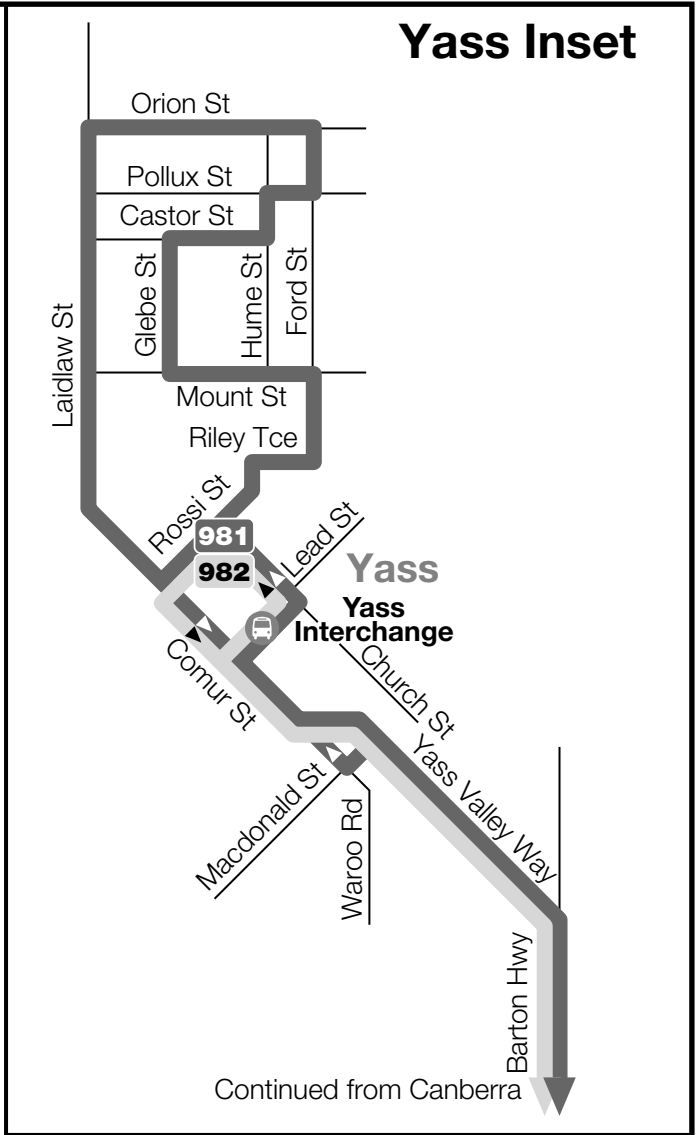

Routes 981/982 Bus Route Map

Legend

- 981 Bus terminus
- Bus route
- One way direction
- Bus interchange
- Shopping centre
- Hospital
- Educational institution
- Other landmarks

Diagrammatic Map - Not to Scale